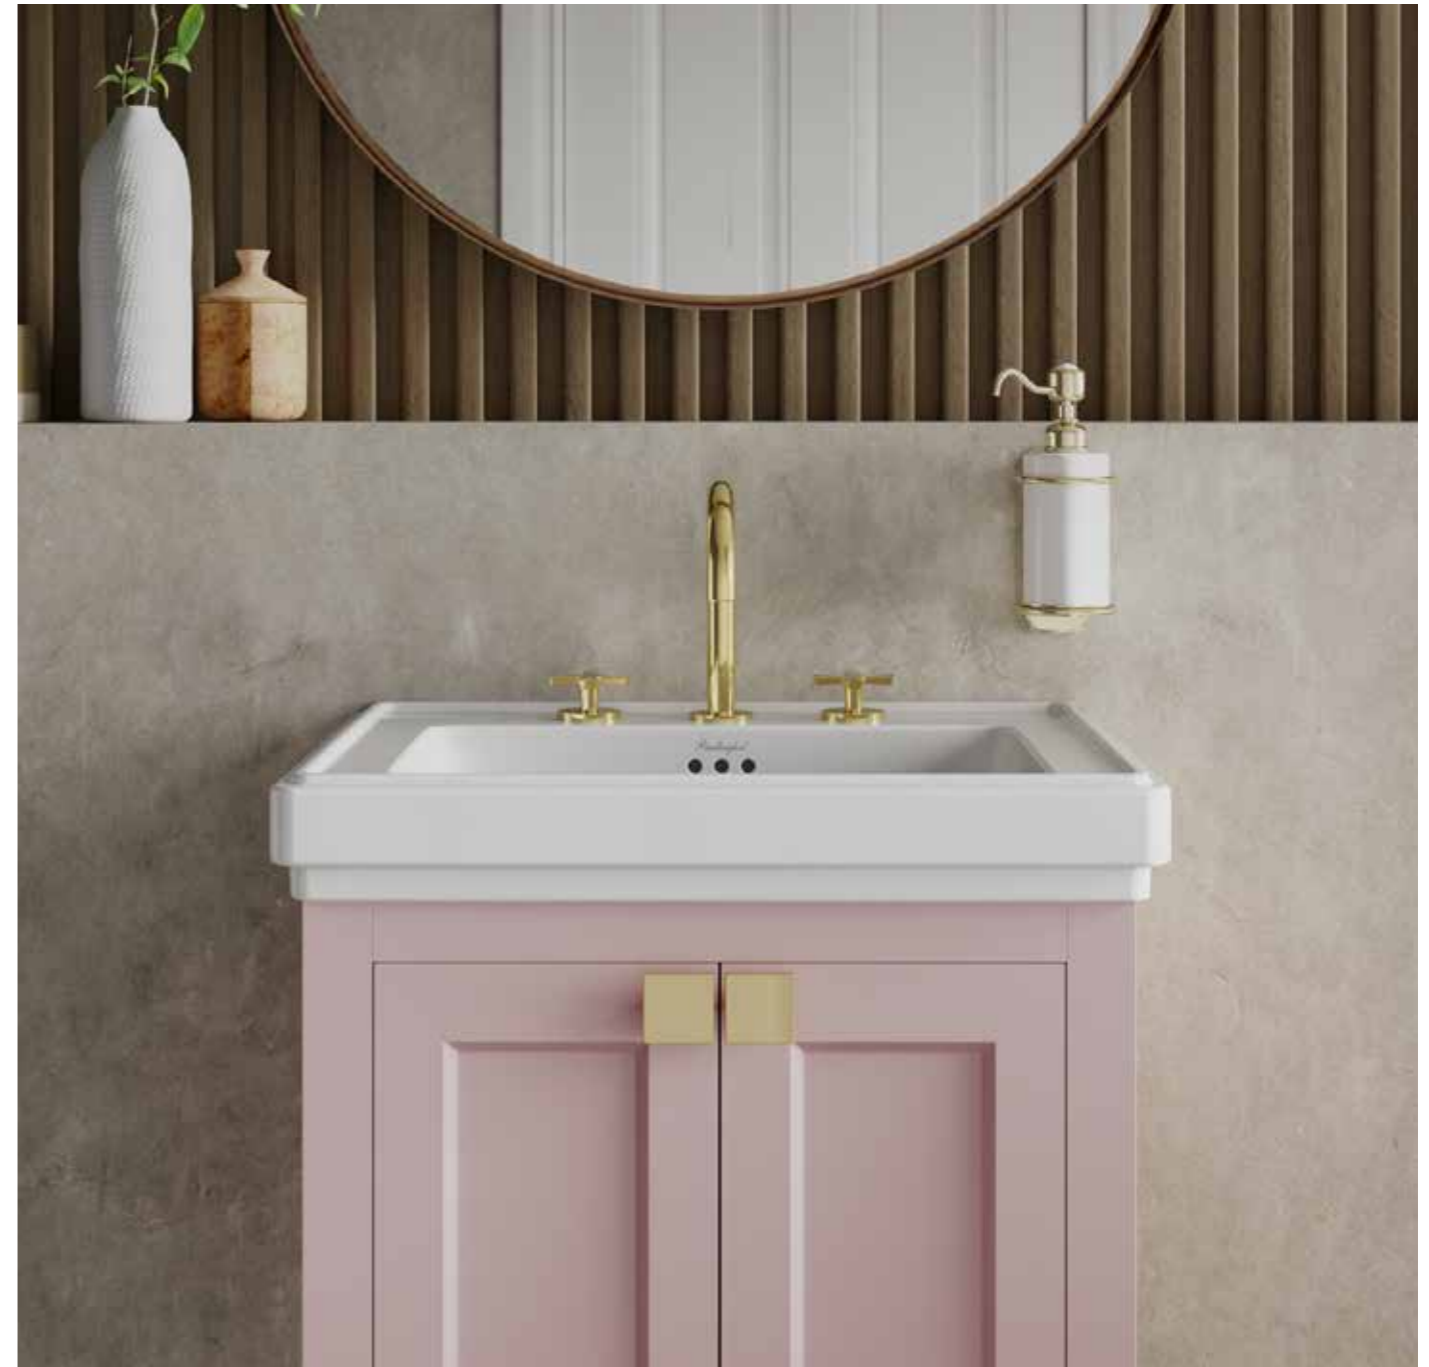

Riviera 580mm Square basin with 580mm Matt Pink vanity unit with Gold handles, 3 tap hole basin mixer and click-clack waste. Single soap dispenser. **Riviera** close-coupled open-back WC with Gold cistern lever and soft-close seat. Windsor bath with claw feet, White and **Riviera** 3 hole bath filler and bath overflow, plug and chain. All fittings and accessories are Gold finish.