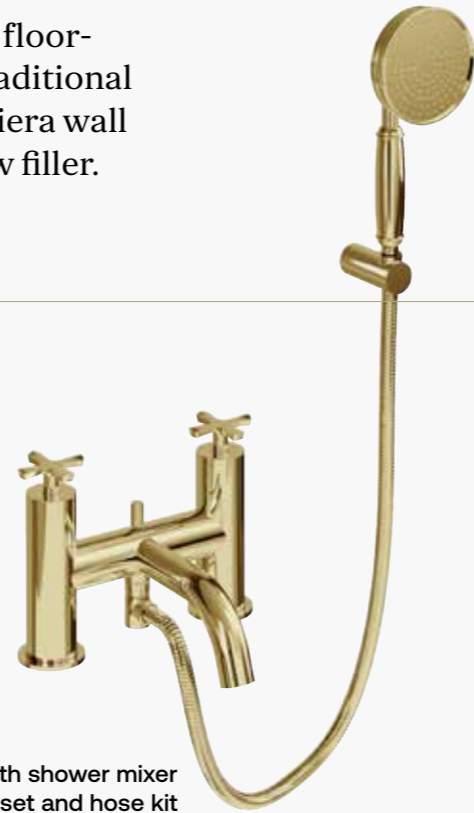

The wall mounted 3 hole mixer allows the basin deck to be completely clear and uncluttered. This fitting is supplied with two spouts of different lengths: 140mm and 220mm to suit the exact installation requirement. An in-wall fitting kit makes installation simple.

Gold	RS GOLD	£468
Chrome	RS CHR	£368

Basin plug and chain

Gold	W1 GOLD	£40
Chrome	W1	£20

Click-clack basin waste

Gold	W11 GOLD	£40
Chrome	W11	£30

Gold or Chrome

All of the taps and mixers in the Riviera range are available in our PVD Gold finish or Chrome, and come with our 15 year guarantee.

Bath brassware

Riviera bath brassware includes rim mounted and floor-mounted fittings to suit baths from Burlington's traditional range and modern baths from Clearwater. The Riviera wall thermostat can also be used with the bath overflow filler.

Rim mounted

Riviera 3 hole bath set

The 3 hole bath filler is rim mounted and matches the design of the 3 piece basin mixer. The spout swivels for ease of access.

Gold	RIV32 GOLD	£679
Chrome	RIV32 CHR	£525