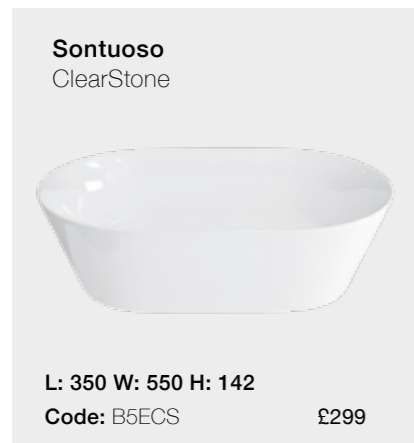

Code: N11BCS

£2159

Legs

Code: L1C

£319

See page 59 for
colour options.

*Romano Grande bath shown with Birkenhead
bath shower mixer with stand pipes*

Basins and Brassware

Modern *basins*

Compatible Wastes: W22, HOX.011MB, HOX.011BB, HOX.UWBB

All modern basins are without overflow.

Traditional *basins*

Details on the brassware collections can be found online.

Compatible wastes: W11, W18, HOX.010MB, HOX.011BB, HOX.UWBB