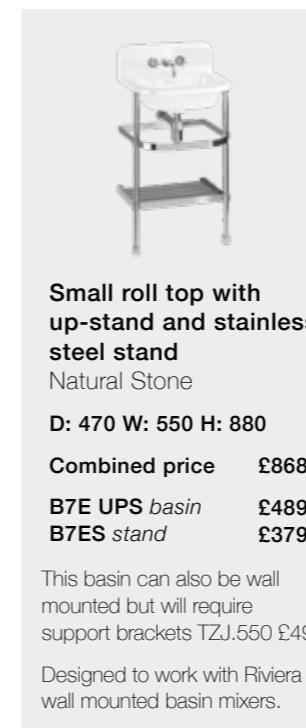

Traditional *basins*

Details on the brassware collections can be found online.

Compatible wastes: W11, W18, HOX.010MB, HOX.011BB, HOX.UWBB

Basin supplied undrilled for your preferred choice of 1, 2, or 3 taphole.

All traditional basins with integrated overflow.