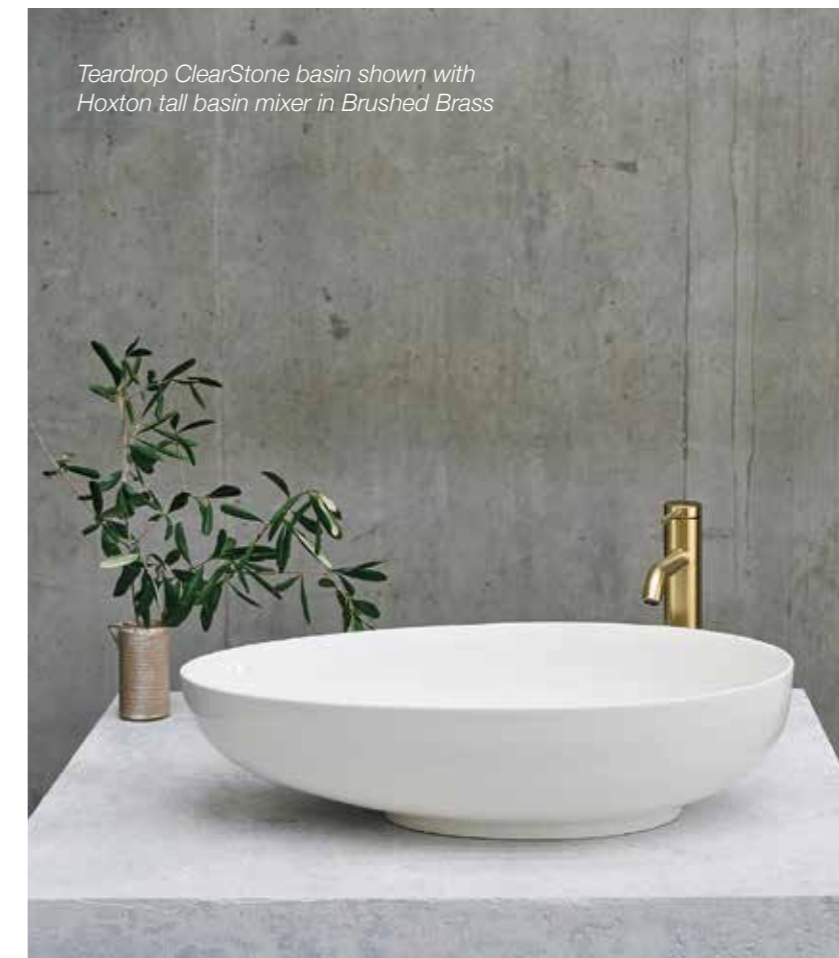

Sontuoso ClearStone

Sontuoso ClearStone basin shown with Hoxton tall basin mixer in Matt Black

Sontuoso

L: 1690 W: 700 H: 585

Code: N8ECS
£2479

Sontuoso basin

L: 350 W: 550 H: 142

Code: B5ECS
£299

Teardrop Petite ClearStone bath shown with Hoxton floorstanding mono bath shower mixer in Brushed Brass

Teardrop Grande & Petite ClearStone

Teardrop ClearStone basin shown with Hoxton tall basin mixer in Brushed Brass