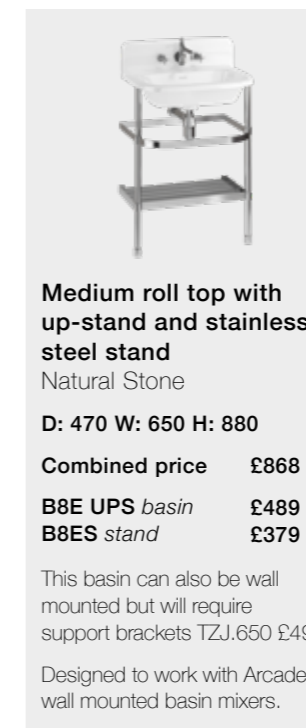

Traditional *basins*

Details on the brassware collections can be found online.

Compatible wastes: W11, W18, HOX.010MB, HOX.011BB, HOX.UWBB

Basin supplied undrilled for your preferred choice of 1, 2, or 3 taphole.

All traditional basins with integrated overflow.