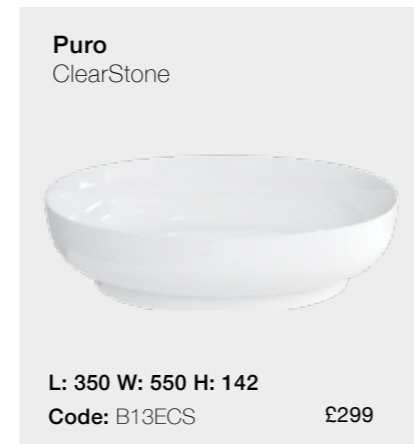

Code: N11BCS

£2159

Legs

Code: L1C

£319

See page 59 for
colour options.

*Romano Grande bath shown with Birkenhead
bath shower mixer with stand pipes*

Basins and Brassware

Modern *basins*

Compatible Wastes: W22, HOX.011MB, HOX.011BB, HOX.UWBB

All modern basins are without overflow.

Traditional *basins*

Details on the brassware collections can be found online.

Compatible wastes: W11, W18, HOX.010MB, HOX.011BB, HOX.UWBB