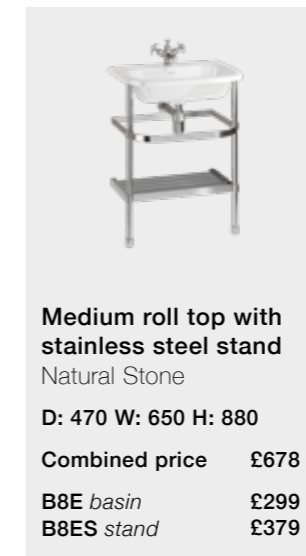

Code: N11BCS

£2159

Legs

Code: L1C

£319

See page 59 for
colour options.

*Romano Grande bath shown with Birkenhead
bath shower mixer with stand pipes*

Basins and Brassware

Modern *basins*

Compatible Wastes: W22, HOX.011MB, HOX.011BB, HOX.UWBB

All modern basins are without overflow.

Traditional *basins*

Details on the brassware collections can be found online.

Compatible wastes: W11, W18, HOX.010MB, HOX.011BB, HOX.UWBB