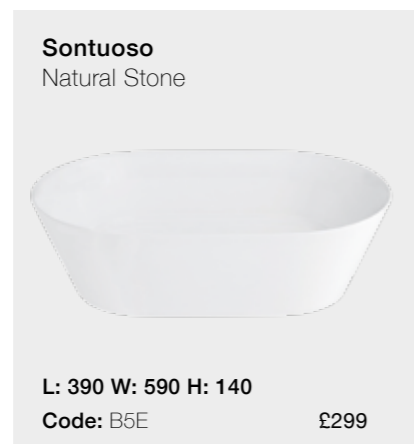

Florenza basin

L: 350 W: 550 H: 142

Code: B11ECS
£299

*Florenza ClearStone bath shown with Hoxton
floorstanding mono bath shower mixer in Brushed Brass*

Romano Grande *ClearStone*

Romano Grande

L: 1690 W: 750 H: 516

Code: N11BCS

£2159

Legs

Code: L1C

£319

See page 59 for
colour options.

*Romano Grande bath shown with Birkenhead
bath shower mixer with stand pipes*

Basins and Brassware

Modern *basins*

Compatible Wastes: W22, HOX.011MB, HOX.011BB, HOX.UWBB

All modern basins are without overflow.

Traditional *basins*

Details on the brassware collections can be found online.

Compatible wastes: W11, W18, HOX.010MB, HOX.011BB, HOX.UWBB

Basin supplied undrilled for your preferred choice of 1, 2, or 3 taphole.

All traditional basins with integrated overflow.

Modern Hoxton

15
YEAR
GUARANTEE*

Colour

Available in three stunning finishes; classical Chrome, stunning Matt Black for a dramatic effect or Brushed Brass for a look that screams sophisticated glamour.