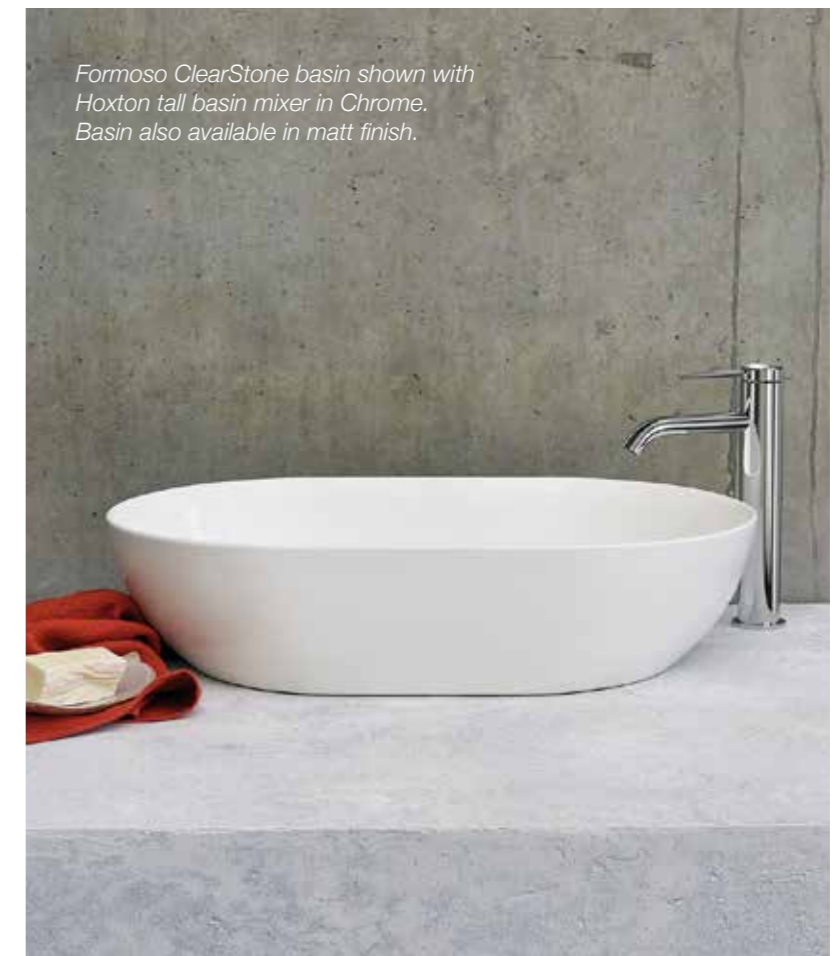

Formoso ClearStone basin shown with Hoxton tall basin mixer in Chrome. Basin also available in matt finish.