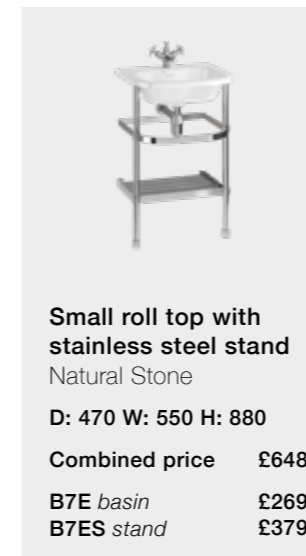

Code: N11BCS

£2159

Legs

Code: L1C

£319

See page 59 for
colour options.

*Romano Grande bath shown with Birkenhead
bath shower mixer with stand pipes*

Basins and Brassware

Modern *basins*

Compatible Wastes: W22, HOX.011MB, HOX.011BB, HOX.UWBB

All modern basins are without overflow.

Traditional *basins*

Details on the brassware collections can be found online.

Compatible wastes: W11, W18, HOX.010MB, HOX.011BB, HOX.UWBB