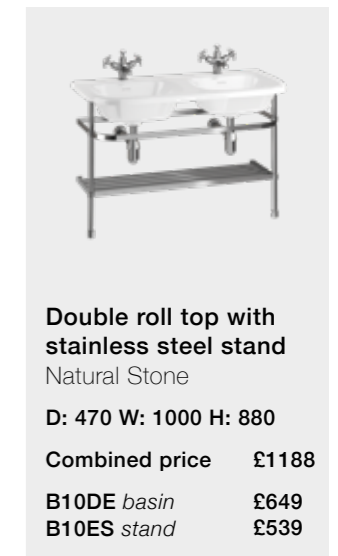

Traditional *basins*

Details on the brassware collections can be found online.

Compatible wastes: W11, W18, HOX.010MB, HOX.011BB, HOX.UWBB

Basin supplied undrilled for your preferred choice of 1, 2, or 3 taphole.

All traditional basins with integrated overflow.