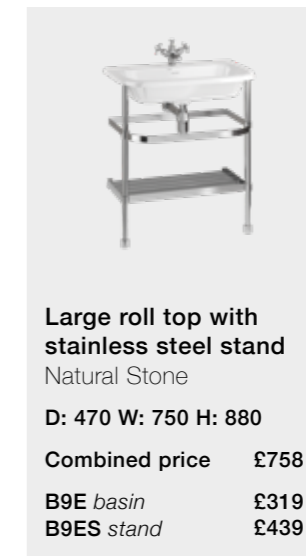

Code: N11BCS

£2159

Legs

Code: L1C

£319

See page 59 for
colour options.

*Romano Grande bath shown with Birkenhead
bath shower mixer with stand pipes*

Basins and Brassware

Modern *basins*

Compatible Wastes: W22, HOX.011MB, HOX.011BB, HOX.UWBB

All modern basins are without overflow.

Traditional *basins*

Details on the brassware collections can be found online.

Compatible wastes: W11, W18, HOX.010MB, HOX.011BB, HOX.UWBB