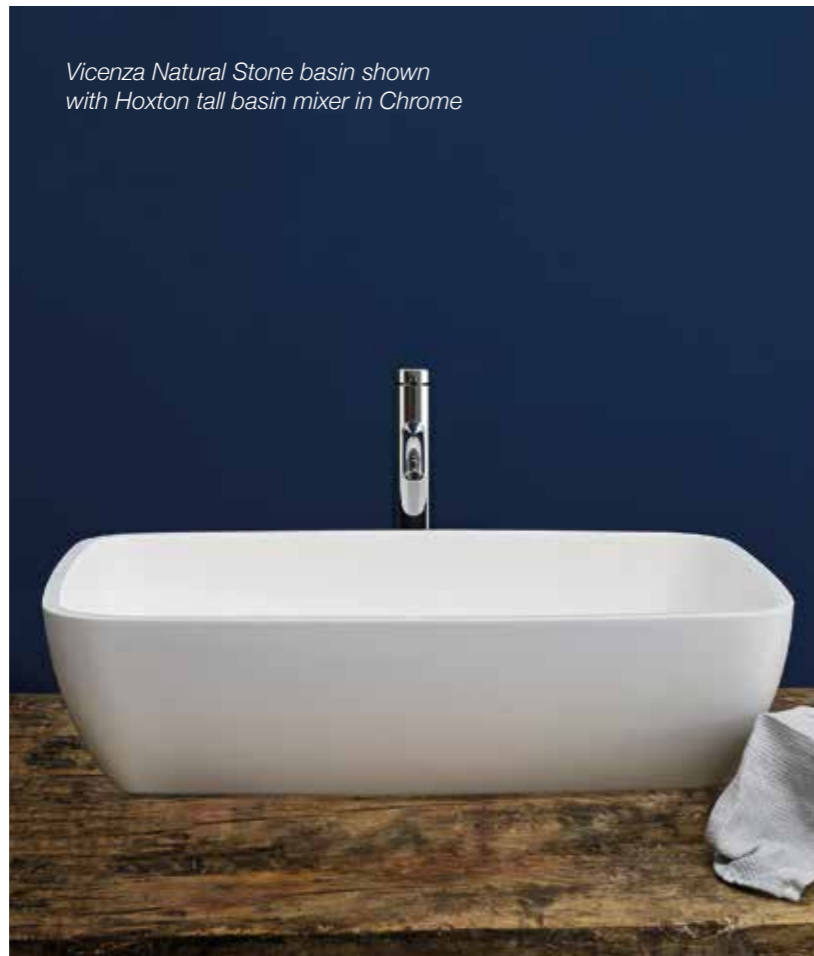

Vicenza & Piccolo

Natural Stone