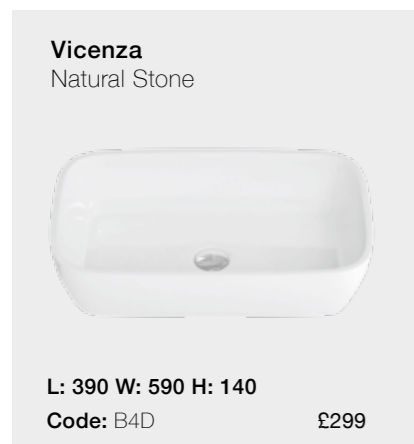

Florenza basin

L: 350 W: 550 H: 142

Code: B11ECS
£299

*Florenza ClearStone bath shown with Hoxton
floorstanding mono bath shower mixer in Brushed Brass*

Romano Grande *ClearStone*

Romano Grande

L: 1690 W: 750 H: 516

Code: N11BCS

£2159

Legs

Code: L1C

£319

See page 59 for
colour options.

*Romano Grande bath shown with Birkenhead
bath shower mixer with stand pipes*

Basins and Brassware

Modern *basins*

Compatible Wastes: W22, HOX.011MB, HOX.011BB, HOX.UWBB

All modern basins are without overflow.

Traditional *basins*

Details on the brassware collections can be found online.

Compatible wastes: W11, W18, HOX.010MB, HOX.011BB, HOX.UWBB

Basin supplied undrilled for your preferred choice of 1, 2, or 3 taphole.

All traditional basins with integrated overflow.

Modern Hoxton

15
YEAR
GUARANTEE*

Colour

Available in three stunning finishes; classical Chrome, stunning Matt Black for a dramatic effect or Brushed Brass for a look that screams sophisticated glamour.