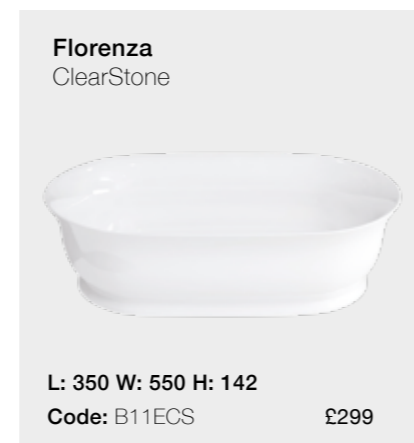

Code: N11BCS

£2159

Legs

Code: L1C

£319

See page 59 for
colour options.

*Romano Grande bath shown with Birkenhead
bath shower mixer with stand pipes*

Basins and Brassware

Modern *basins*

Compatible Wastes: W22, HOX.011MB, HOX.011BB, HOX.UWBB

All modern basins are without overflow.

Traditional *basins*

Details on the brassware collections can be found online.

Compatible wastes: W11, W18, HOX.010MB, HOX.011BB, HOX.UWBB