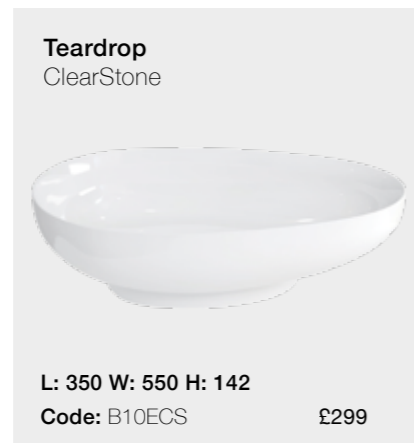

Modern *basins*