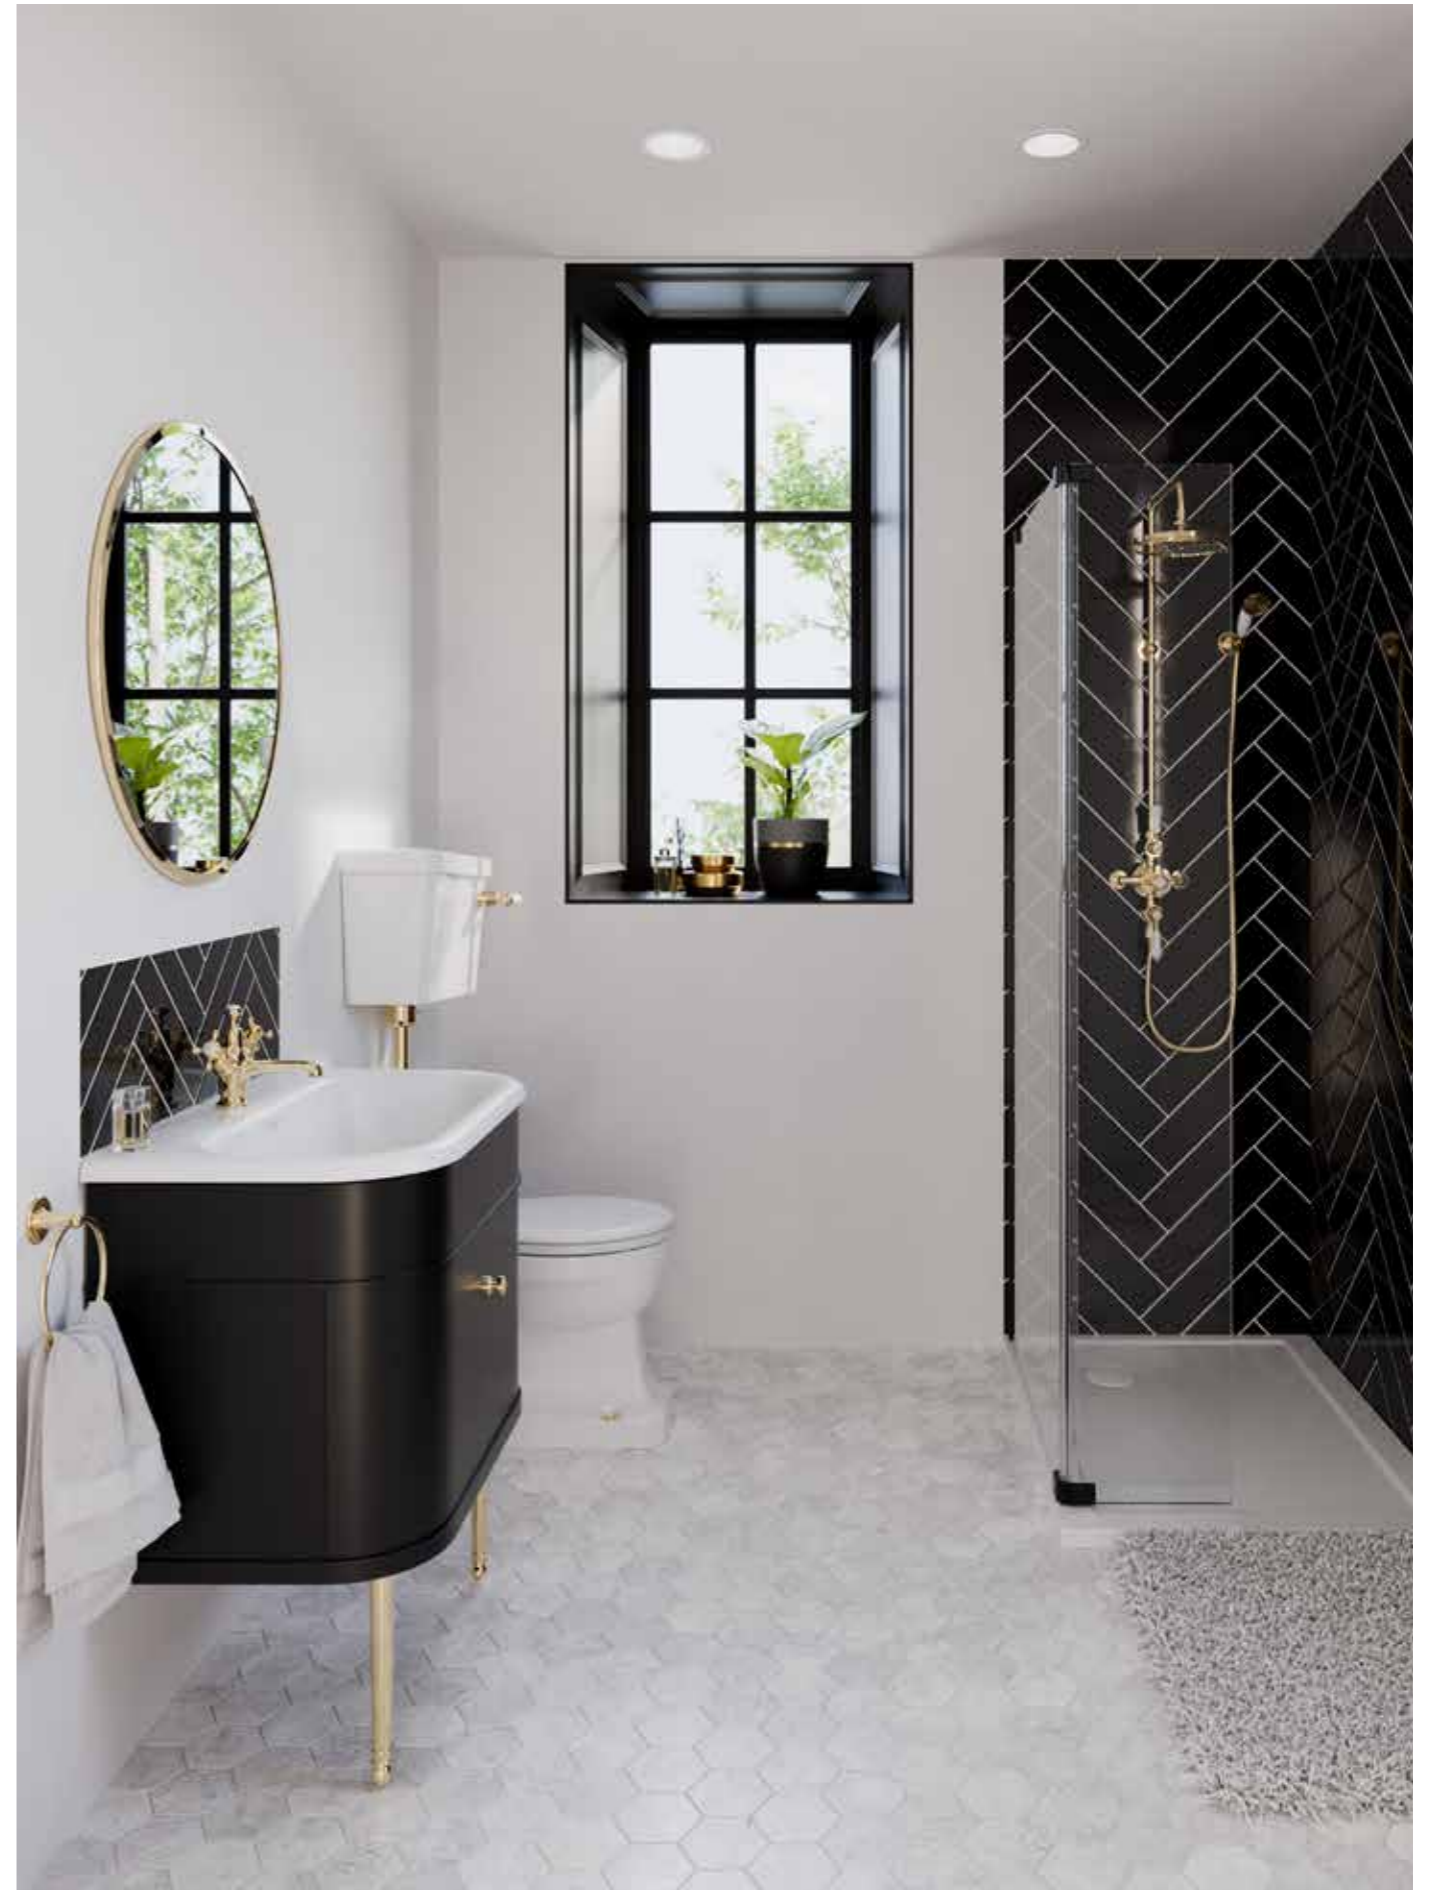

Chalfont 750mm vanity unit Black with large roll top basin, Gold legs and handle | Mono basin mixer with Claremont handles | Towel ring | Standard 520 low level WC with flush pipe, lever and cover caps | Soft close seat, White | Avon exposed shower with 9" shower head | All fittings, brassware and accessories are in Gold