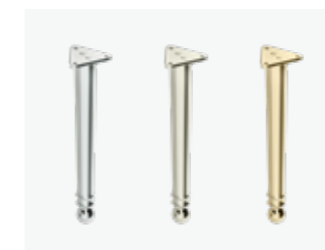

Additional Legs

As well as having legs in the matching furniture colour we also offer 3 additional finishes with a slightly different design which are sold in pairs. If you would like these legs instead please use the codes below:

Chrome: CHLEGCHR £69
Nickel: CHLEGNKL £79
Gold: CHLEGGOLD £79

For full details on our chalfont range go to burlingtonbathrooms.com/collection/chalfont