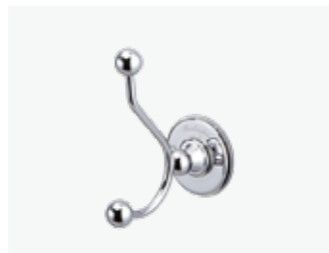

WC Roll Holder
W: 80 L: 180 H: 120
Chrome: A5 CHR £95
Nickel: A5 NKL £209
Gold: A5 GOLD £209

WC Roll Holder
W: 100 L: 180 H: 100
Code: A16 CHR £95

Spire WC Roll Holder
W: 170 L: 60 H: 250
Code: A45 CHR £149

Spare WC Roll Holder
W: 120 L: 60 H: 80
Code: A6 CHR £65

Towel Rack
W: 660 L: 320 H: 140
Code: A46 CHR £289

Single Towel Rail
W: 550 L: 60 H: 60
Code: A7 CHR £75

Double Towel Rail
W: 660 L: 150 H: 170
Code: A17 CHR £210

Towel Ring
W: 170 L: 60 H: 200
Chrome: A3 CHR £65
Nickel: A3 NKL £99
Gold: A3 GOLD £99

Robe Hook
W: 60 L: 60 H: 60
Chrome: A14 CHR £55
Nickel: A14 NKL £65
Gold: A14 GOLD £65

Double Robe Hook
W: 60 L: 110 H: 120
Chrome: A4 CHR £65
Nickel: A4 NKL £89
Gold: A4 GOLD £89