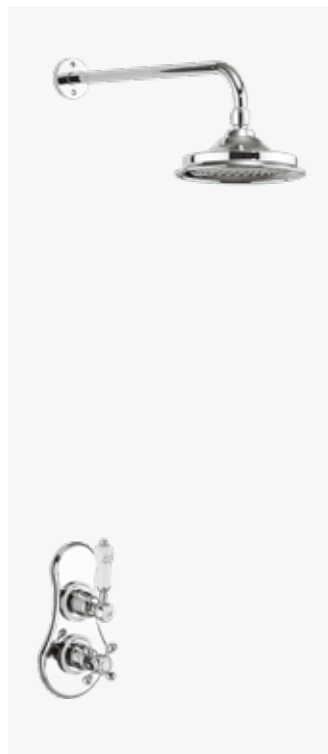

SEVERN

Concealed Thermostatic Showers

Thermostatic single function brass valve with independent temperature control

Traditional brass faceplate and Claremont handle with ceramic lever

390mm adjustable shower arm

6", 9" or 12" AirBurst shower head

White Ceramic

VF1S+V16	£574
VF1S+V17	£658
VF1S+V60	£708