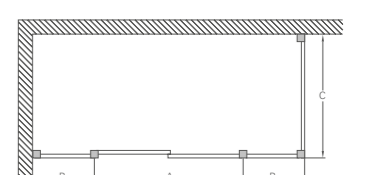

Sliding door with in line and side panel

- 1950mm High
- Adjustable up to 20mm from each wall
- Constructed from aluminium
- Can be installed with or without chrome ball header
- Safety glass is 8mm thick
- 3M™ easy clean coating

High Flow Vortex Shower Waste

Chrome: Z1205 £15

Soft-Close Sliding Door with Side Panel

Size*	Adjustment min-max	Enclosure code	Enclosure price	Tray code	Tray price	Complete price
1100 x 760	730 - 750 / 1070 - 1090	BU75 (C6S + C12)	£1,278	Z1170	£210	£1,488
1100 x 800	770 - 790 / 1070 - 1090	BU76 (C6S + C13)	£1,288	Z1171	£220	£1,508
1100 x 900	870 - 890 / 1070 - 1090	BU77 (C6S + C14)	£1,308	Z1172	£225	£1,533
1200 x 760	730 - 750 / 1070 - 1090	BU79 (C7S + C12)	£1,328	Z1174	£235	£1,563
1200 x 800	770 - 790 / 1070 - 1090	BU80 (C7S + C13)	£1,338	Z1175	£240	£1,578
1200 x 900	870 - 890 / 1070 - 1090	BU81 (C7S + C14)	£1,358	Z1176	£245	£1,603
1400 x 800	770 - 790 / 1370 - 1390	BU82 (C8S + C13)	£1,497	Z1177	£280	£1,777
1400 x 900	870 - 890 / 1370 - 1390	BU83 (C8S + C14)	£1,517	Z1178	£285	£1,802

Soft-Close Sliding Door with In Line & Side Panel

Size*	Adjustment min-max	Enclosure code	Enclosure price	Tray code	Tray price	Complete price
1500 x 760	730 - 750 / 1470 - 1490	BU85 (C7S + C16 + C12)	£1,647	Z1180	£295	£1,942
1500 x 800	770 - 790 / 1470 - 1490	BU86 (C7S + C16 + C13)	£1,657	Z1181	£300	£1,957
1700 x 760	730 - 750 / 1670 - 1690	BU89 (C8S + C16 + C12)	£1,806	Z1184	£345	£2,151
1700 x 800	770 - 790 / 1670 - 1690	BU90 (C8S + C16 + C13)	£1,816	Z1185	£350	£2,166

*This indicates depth of matching tray size available for use in a recessed installation.