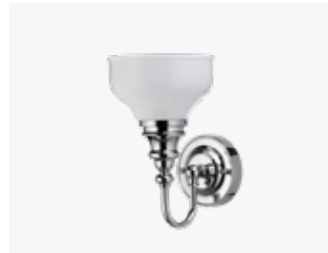

Code: EL/BL12 £255

Round Light with Chrome Base and Silver Chiffon Shade

Code: EL/BL15 £255

Ornate Light with Chrome Base and Cup Frosted Glass Shade

Code: EL/BL21 £255

Ornate Light with Chrome Base and Vase Clear Glass Shade