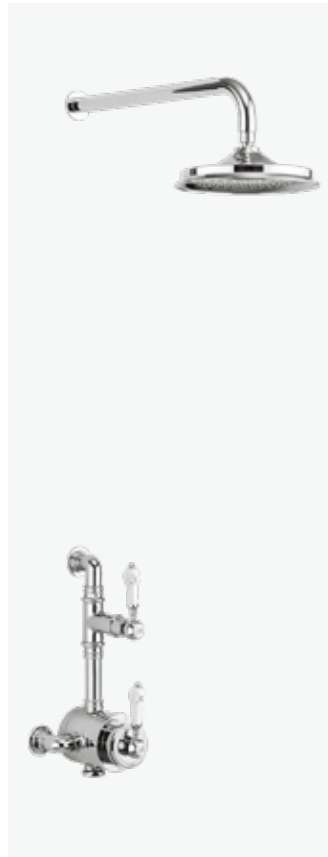

STOUR

Exposed Thermostatic Showers