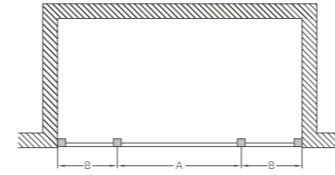

HINGED DOORS WITH INLINE PANELS

- 1950mm High
- Adjustable up to 20mm from each wall
- Constructed from aluminium
- Can be installed with or without chrome ball header
- Safety glass is 8mm thick
- 3M™ easy clean coating

High Flow Vortex Shower Waste

Chrome: Z1205 £15

900 x 1400 Hinged Doors with Inline Panels - Shown with Avon Shower

Size*	Adjustment min-max	Enclosure code	Enclosure price	Tray code	Tray price	Complete price
1000 x 700	960 - 1000	BU4 (C20 + C15)	£918	Z1165	£165	£1,083
1000 x 760	960 - 1000	BU4 (C20 + C15)	£918	Z1166	£170	£1,088
1000 x 800	960 - 1000	BU4 (C20 + C15)	£918	Z1167	£175	£1,093
1000 x 900	960 - 1000	BU4 (C20 + C15)	£918	Z1168	£190	£1,108
1000 x 1000	960 - 1000	BU4 (C20 + C15)	£918	Z1162	£220	£1,138
1100 x 700	1060 - 1100	BU5 (C20 + C16)	£978	Z1169	£200	£1,178
1100 x 760	1060 - 1100	BU5 (C20 + C16)	£978	Z1170	£210	£1,188
1100 x 800	1060 - 1100	BU5 (C20 + C16)	£978	Z1171	£220	£1,198
1100 x 900	1060 - 1100	BU5 (C20 + C16)	£978	Z1172	£225	£1,203
1200 x 700	1160 - 1200	BU6 (C20 + C17)	£1,018	Z1173	£230	£1,248
1200 x 760	1160 - 1200	BU6 (C20 + C17)	£1,018	Z1174	£235	£1,253
1200 x 800	1160 - 1200	BU6 (C20 + C17)	£1,018	Z1175	£240	£1,258
1200 x 900	1160 - 1200	BU6 (C20 + C17)	£1,018	Z1176	£245	£1,263
1400 x 800	1360 - 1400	BU7 (C20 + C16 + C17)	£1,337	Z1177	£280	£1,617
1400 x 900	1360 - 1400	BU7 (C20 + C16 + C17)	£1,337	Z1178	£285	£1,622
1500 x 700	1460 - 1500	BU8 (C21 + C16 + C16)	£1,367	Z1179	£290	£1,657
1500 x 760	1460 - 1500	BU8 (C21 + C16 + C16)	£1,367	Z1180	£295	£1,662
1500 x 800	1460 - 1500	BU8 (C21 + C16 + C16)	£1,367	Z1181	£300	£1,667
1600 x 700	1560 - 1600	BU9 (C20 + C17 + C17)	£1,377	Z1182	£310	£1,687
1700 x 700	1660 - 1700	BU10 (C21 + C17 + C17)	£1,447	Z1183	£330	£1,777
1700 x 760	1660 - 1700	BU10 (C21 + C17 + C17)	£1,447	Z1184	£345	£1,792
1700 x 800	1660 - 1700	BU10 (C21 + C17 + C17)	£1,447	Z1185	£350	£1,797

*This indicates depth of matching tray size available for use in a recessed installation.