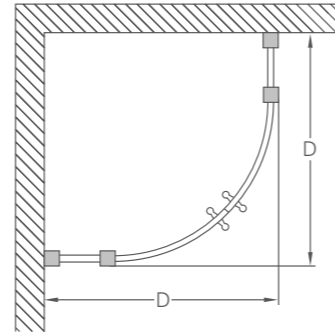

*This indicates depth of matching tray size available for use in a recessed installation.

QUADRANTS

900 x 900 Quadrant - Shown with Stour Shower

- 1950mm High
- Adjustable up to 20mm from each wall
- Constructed from aluminium
- Can be installed with or without chrome ball header
- Safety glass is 8mm thick
- 3M™ easy clean coating