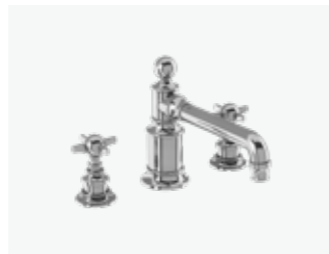

Chrome three hole basin mixer deck-mounted without pop up waste

Crosshead: ACL15C **£370**
Chrome Lever: ABBL15C **£370**
White Lever: AWL15C **£370**
Black Lever: ABL15C **£370**