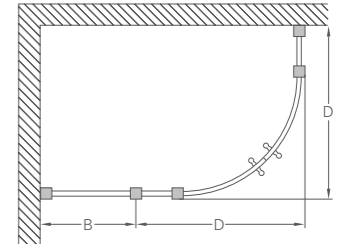

Right Handed