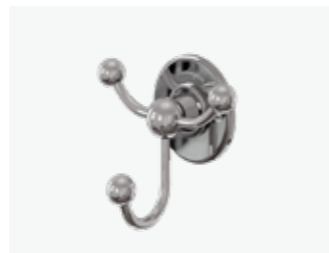

WC Roll Holder
W: 80 L: 180 H: 120
Chrome: A5 CHR £95
Nickel: A5 NKL £209
Gold: A5 GOLD £209

WC Roll Holder
W: 100 L: 180 H: 100
Code: A16 CHR £95

Spire WC Roll Holder
W: 170 L: 60 H: 250
Code: A45 CHR £149

Spare WC Roll Holder
W: 120 L: 60 H: 80
Code: A6 CHR £65

Towel Rack
W: 660 L: 320 H: 140
Code: A46 CHR £289

Single Towel Rail
W: 550 L: 60 H: 60
Code: A7 CHR £75

Double Towel Rail
W: 660 L: 150 H: 170
Code: A17 CHR £210

Towel Ring
W: 170 L: 60 H: 200
Chrome: A3 CHR £65
Nickel: A3 NKL £99
Gold: A3 GOLD £99

Robe Hook
W: 60 L: 60 H: 60
Chrome: A14 CHR £55
Nickel: A14 NKL £65
Gold: A14 GOLD £65

Double Robe Hook
W: 60 L: 110 H: 120
Chrome: A4 CHR £65
Nickel: A4 NKL £89
Gold: A4 GOLD £89