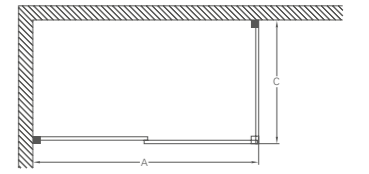

Sliding door with side panel