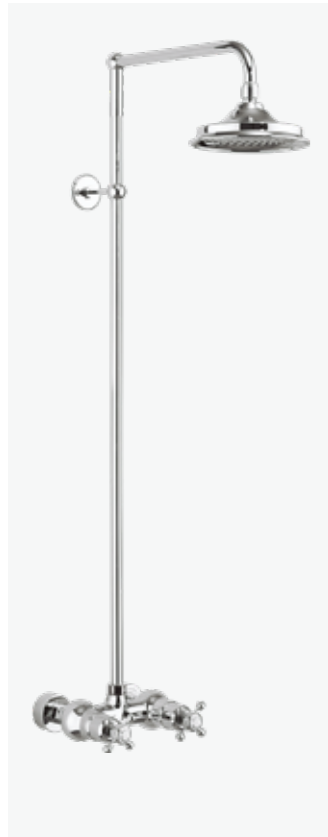

EDEN

Exposed Thermostatic Showers

Thermostatic single outlet twin control valve with independent on / off flow and temperature control

Traditional brass body and Claremont handle with ceramic indices

18 diameter vertical brass shower riser

355mm adjustable swivel shower arm

6", 9" or 12" AirBurst shower head

White Ceramic

BEF1S+V16	£704
BEF1S+V17	£788
BEF1S+V60	£838

Black Ceramic

BEF1S BLA+V16	£728
BEF1S BLA+V17	£812
BEF1S BLA+V60	£862

Medici Ceramic

BEF1S MED+V16	£772
BEF1S MED+V17	£856
BEF1S MED+V60	£906