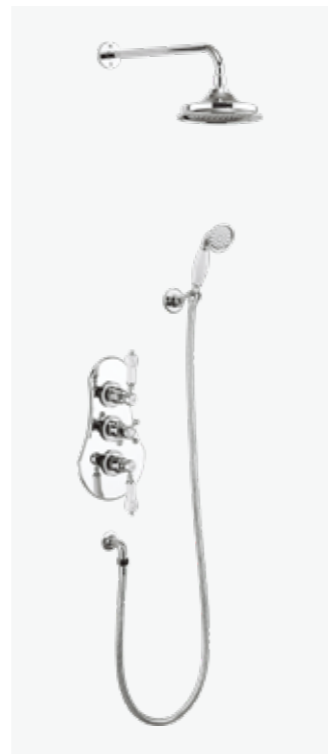

Thermostatic dual function brass valve with two independent on / off controls and central temperature control

Traditional brass faceplate and Claremont handle with ceramic lever

Wall outlet & 1500mm shower hose

Adjustable wall bracket and handset with ceramic handle

390mm adjustable shower arm

6", 9" or 12" AirBurst shower head

White Ceramic

VF3S+V16	£904
VF3S+V17	£988
VF3S+V60	£1,038

ADDITIONAL CHOICES

White: V2	£30
Black: V2 BLA	£62

White: V3	£30
Black: V3 BLA	£62

Shower Head Height

The standard riser pipe (V21) has a length of 856mm. To increase the height of your shower head use the extended riser (V22) which has a length of 1814mm increasing the height by 958mm. To order the extended riser simply add .EXT to the product code. For example BSF1S changes to BSF1S.EXT