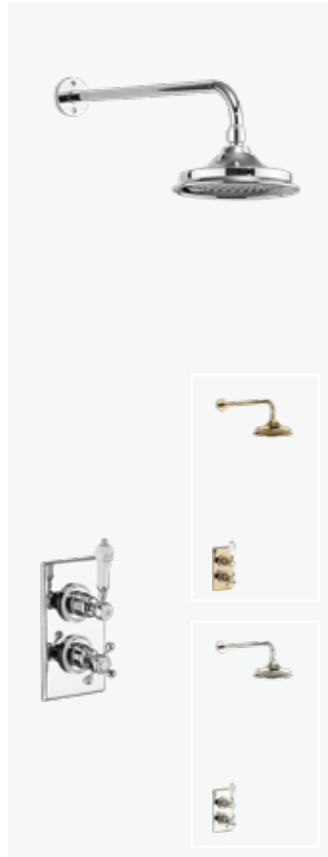

TRENT

Concealed Thermostatic Showers

Thermostatic single function brass valve with independent temperature control

Traditional brass faceplate and Claremont handle with ceramic lever

390mm adjustable shower arm

6", 9" or 12" AirBurst shower head
(9" and 12" only for Nickel, 9" only for Gold)

White Ceramic

Chrome: TF1S+V16 **£574**
Chrome: TF1S+V17 **£658**
Chrome: TF1S+V60 **£708**
Nickel: TF1S NKL+V17 **£818**
Nickel: TF1S NKL+V60 **£938**
Gold: TF1S GOLD+V17 **£838**

Black Ceramic

TF1S BLA+V16 **£574**
TF1S BLA+V17 **£658**
TF1S BLA+V60 **£708**

Medici Ceramic

TF1S MED+V16 **£599**
TF1S MED+V17 **£683**
TF1S MED+V60 **£733**