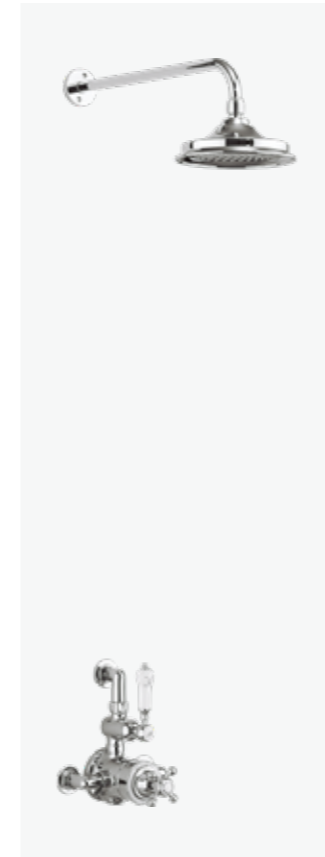

AVON

Exposed Thermostatic Showers

Thermostatic single function brass valve with independent temperature control

Traditional brass body and Claremont handle with ceramic lever

390mm adjustable shower arm

6", 9" or 12" AirBurst shower head

White Ceramic

AF1S+V16 **£744**
AF1S+V17 **£828**
AF1S+V60 **£878**