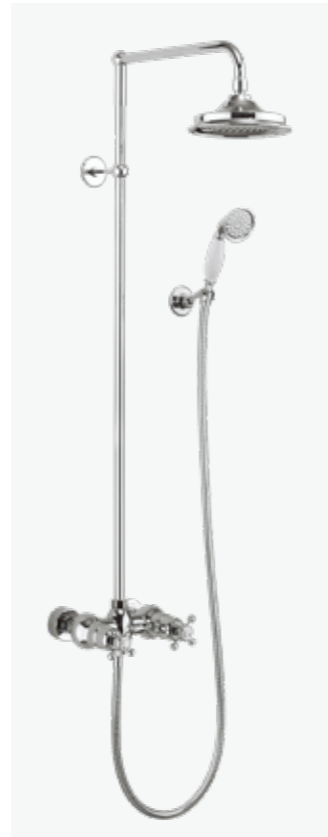

Thermostatic two outlet twin control valve with independent flow diverter and temperature control

Traditional brass body and Claremont handle with ceramic indices

Adjustable wall bracket, 1500mm shower hose and handset with ceramic handle

18 diameter vertical shower riser

390mm adjustable shower arm

6", 9" or 12" AirBurst shower head

White Ceramic

BEF2S+V16	£924
BEF2S+V17	£1,008
BEF2S+V60	£1,058

Black Ceramic

BEF2S BLA+V16	£1,005
BEF2S BLA+V17	£1,089
BEF2S BLA+V60	£1,139

Medici Ceramic

BEF2S MED+V16	£1,000
BEF2S MED+V17	£1,084
BEF2S MED+V60	£1,134