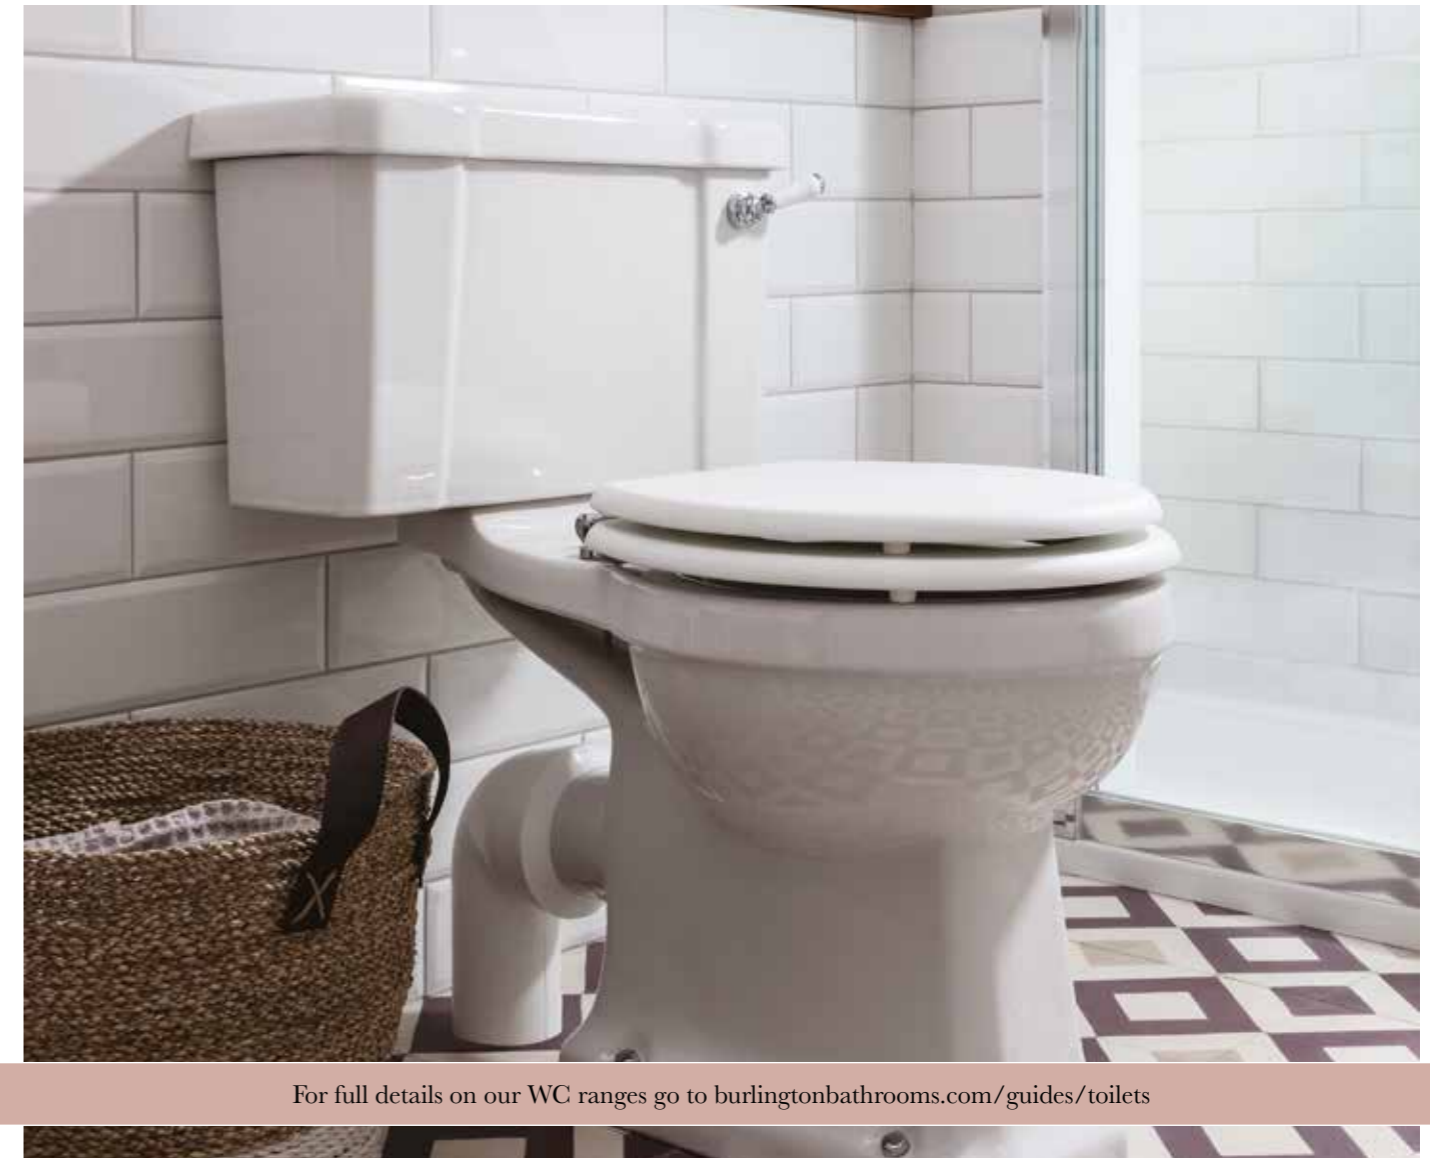

440 Cistern with Button

W: 440 D: 730 H: 780

Codes: P20 + C4

£428

Please note: Seats sold separately

For full details on our WC ranges go to burlingtonbathrooms.com/guides/toilets