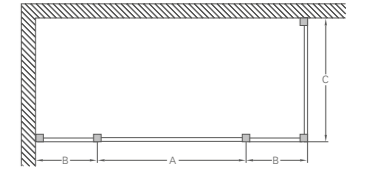

HINGED DOORS WITH INLINE & SIDE PANELS

- 1950mm High
- Adjustable up to 20mm from each wall
- Constructed from aluminium
- Can be installed with or without chrome ball header
- Safety glass is 8mm thick
- 3M™ easy clean coating

High Flow Vortex Shower Waste

Chrome: Z1205 £15

900 x 1400 Hinged Doors with Inline & Side Panels - Shown with Eden Shower

Size*	Adjustment min-max	Enclosure code	Enclosure price	Tray code	Tray price	Complete price
1000 x 760	730 - 750 / 970 - 990	BU19 (C20 + C15 + C12)	£1,347	Z1166	£170	£1,517
1000 x 800	770 - 790 / 970 - 990	BU20 (C20 + C15 + C13)	£1,357	Z1167	£175	£1,532
1000 x 900	870 - 890 / 970 - 990	BU21 (C20 + C15 + C14)	£1,377	Z1168	£190	£1,567
1100 x 760	730 - 750 / 1070 - 1090	BU23 (C20 + C16 + C12)	£1,407	Z1170	£210	£1,617
1100 x 800	770 - 790 / 1070 - 1090	BU24 (C20 + C16 + C13)	£1,417	Z1171	£220	£1,637
1100 x 900	870 - 890 / 1070 - 1090	BU25 (C20 + C16 + C14)	£1,437	Z1172	£225	£1,662
1200 x 760	730 - 750 / 1170 - 1190	BU27 (C20 + C17 + C12)	£1,447	Z1174	£235	£1,682
1200 x 800	770 - 790 / 1170 - 1190	BU28 (C20 + C17 + C13)	£1,457	Z1175	£240	£1,697
1200 x 900	870 - 890 / 1170 - 1190	BU29 (C20 + C17 + C14)	£1,477	Z1176	£245	£1,722
1400 x 800	770 - 790 / 1370 - 1390	BU30 (C20 + C16 + C16 + C13)	£1,736	Z1177	£280	£2,016
1400 x 900	870 - 890 / 1370 - 1390	BU31 (C20 + C16 + C16 + C14)	£1,756	Z1178	£285	£2,041
1500 x 760	730 - 750 / 1470 - 1490	BU33 (C21 + C16 + C16 + C12)	£1,796	Z1180	£295	£2,091
1500 x 800	770 - 790 / 1470 - 1490	BU34 (C21 + C16 + C16 + C13)	£1,806	Z1181	£300	£2,106
1700 x 760	730 - 750 / 1670 - 1690	BU37 (C21 + C17 + C17 + C12)	£1,876	Z1184	£345	£2,221
1700 x 800	770 - 790 / 1670 - 1690	BU38 (C21 + C17 + C17 + C13)	£1,886	Z1185	£350	£2,236

*This indicates depth of matching tray size available for use in a recessed installation.