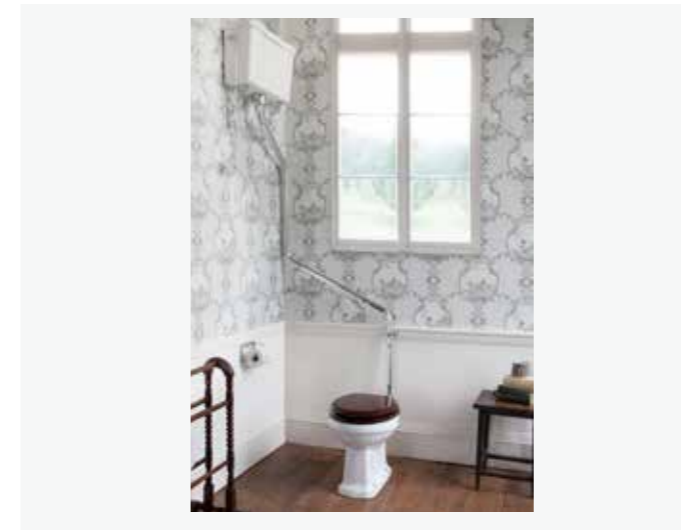

High Level WC with Angled Flush Pipe

520 Cistern with Dual Flush
W: 905 D: 700 H: 2725
Codes: P2 + C5 + T34 CHR
£1,087

Angled flush pipes can be ordered as an extra on all high level WCs