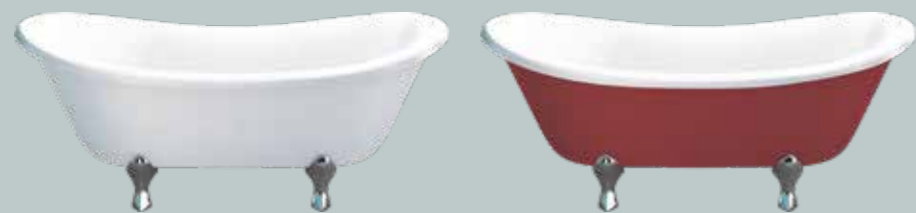

BATHS

Beautiful freestanding baths in a range of designs crafted with either TSFR (twin skinned fibre re-inforced acrylic) for superior strength or ClearStone for the epitome of luxury. Choose from soaking tubs, elegant roll top baths, single or double-ended or showering baths for flexibility of use.

BATH FEET

Choose from five leg designs in three finishes on page 125.

PAINTING YOUR BATH

The exterior can be primed and painted. If you wish to paint yours then please note this is only possible on TSFR baths. You should seek advice from the paint manufacturer for suitable primers and processes.

GUARANTEES

*For full details on guarantees please visit burlingtonbathrooms.com/guarantee.

Baths
**10
YEAR**
Guarantee*

BATHS

118
FREESTANDING

124
SHOWERING

124
ARCADE

125
ACCESSORIES