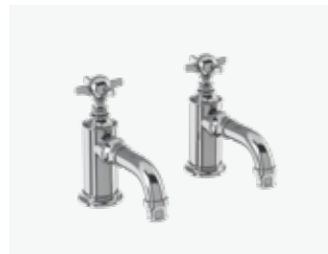

Chrome cloakroom basin pillar taps

Crosshead: ACL36C **£310**
Chrome Lever: ABBL36C **£310**
White Lever: AWL36C **£310**
Black Lever: ABL36C **£310**