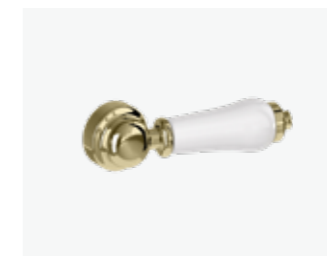

Gold Lever
To add a Gold Lever please order a SP390 GOLD for an additional **£30**.