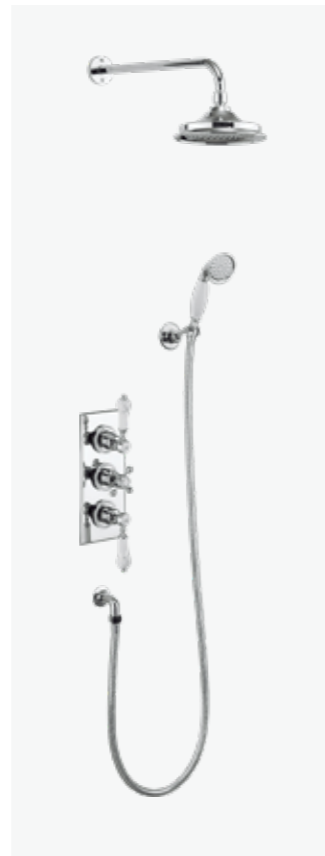

White Ceramic

TF3S+V16 **£924**
TF3S+V17 **£1,008**
TF3S+V60 **£1,058**

Black Ceramic

TF3S BLA+V16 **£904**
TF3S BLA+V17 **£988**
TF3S BLA+V60 **£1,038**

Medici Ceramic

TF3S MED+V16 **£974**
TF3S MED+V17 **£1,058**
TF3S MED+V60 **£1,108**

ADDITIONAL CHOICES

White: V2 **£30**
Black: V2 BLA **£62**

White: V3 **£30**
Black: V3 BLA **£62**

Shower Head Height

The standard riser pipe (V21) has a length of 856mm.

To increase the height of your shower head use the extended riser (V22) which has a length of 1814mm increasing the height by 958mm.

To order the extended riser simply add .EXT to the product code.
For example BSF1S changes to BSF1S.EXT