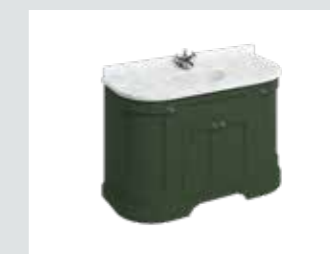

MINERVA WORKTOPS

Minerva worktops offer superior strength with a beautiful finish. Available from stock in either White, Carrara White or Black Granite. Why not choose from our other 11 unique decor options, available to order with longer custom delivery times (4 - 5 weeks) for the ultimate personalised look. Please ask your retailer for details on the price of the 11 additional finishes.

Code: BCARE £65

White: MVWH £65
Carrara White: MVBG £65
Black Granite: MVCA £65

Minerva Basins

Minerva basins fit perfectly with your chosen furniture unit. Should you opt for a fitted furniture look, a Minerva worktop can be chosen to fit the length of your furniture units.

Tap holes

Minerva® worktops are supplied with an integrated bowl with overflow, and no tap holes. Tap holes are drilled by the installer in the required position and configuration. A template is provided with the Minerva® tops indicating tap hole positions and sizes.

Routine Cleaning

Minerva® does not require any specialist cleaning regimes, most dirt will easily wipe off with a damp cloth and soapy water. The work surface should then be rinsed with clean water and wiped dry. Persistent marks can be removed by using a mild abrasive cleaner, but harsh scouring powders should be avoided.

Staining

Minerva®, unlike marble and granite, is not porous and will resist most household chemicals including alcohol and cosmetics, however, some chemicals and strong dyes can cause damage and discolouration. If spillage occurs, wipe off immediately and rinse the area thoroughly.

Minerva® Care Kit

To restore your Minerva® work top to its original best use the Care Kit to buff out all tiny scratches and scuffs. The kit contains all the sanding / buffing materials and liquids required.

PAINT YOUR OWN