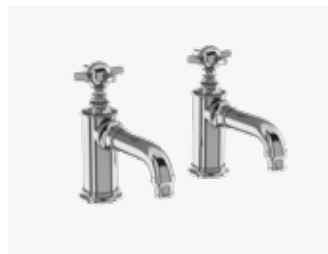

Chrome basin pillar taps

Crosshead: ACL17C **£310**
Chrome Lever: ABBL17C **£310**
White Lever: AWL17C **£310**
Black Lever: ABL17C **£310**