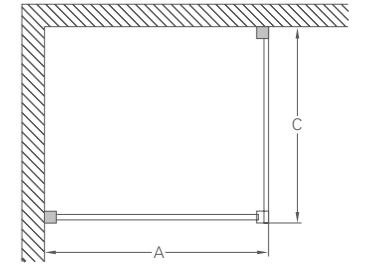

High Flow Vortex Shower Waste

Chrome: Z1205 £15

HINGED DOORS & SIDE PANELS

900 x 900 Hinged Doors & Side Panel - Shown with Severn Shower

- 1950mm High
- Adjustable up to 20mm from each wall
- Constructed from aluminium
- Can be installed with or without chrome ball header
- Safety glass is 8mm thick
- 3M™ easy clean coating