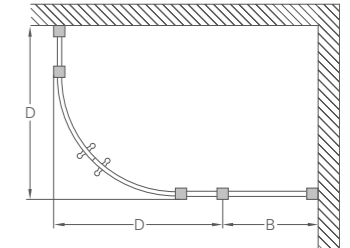

*This indicates depth of matching tray size available for use in a recessed installation.

OFFSET QUADRANTS

900 x 1200 Offset Quadrant (Right Handed) - Shown with Stour Shower

Right Handed

Left Handed

- 1950mm High
- Adjustable up to 20mm from each wall
- Constructed from aluminium
- Can be installed with or without chrome ball header
- Safety glass is 8mm thick
- 3M™ easy clean coating