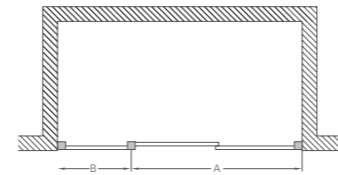

Sliding door with in line panel

- 1950mm High
- Adjustable up to 20mm from each wall
- Constructed from aluminium
- Can be installed with or without chrome ball header
- Safety glass is 8mm thick
- 3M™ easy clean coating

High Flow Vortex Shower Waste

Chrome: Z1205 £15

Soft-Close Sliding Door with Side Panel

Size*	Adjustment min-max	Enclosure code	Enclosure price	Tray code	Tray price	Complete price
1100 x 700	1060 - 1100	C6S	£849	Z1169	£200	£1,049
1100 x 760	1060 - 1100	C6S	£849	Z1170	£210	£1,059
1100 x 800	1060 - 1100	C6S	£849	Z1171	£220	£1,069
1100 x 900	1060 - 1100	C6S	£849	Z1172	£225	£1,074
1200 x 700	1160 - 1200	C7S	£899	Z1173	£230	£1,129
1200 x 760	1160 - 1200	C7S	£899	Z1174	£235	£1,134
1200 x 800	1160 - 1200	C7S	£899	Z1175	£240	£1,139
1200 x 900	1160 - 1200	C7S	£899	Z1176	£245	£1,144
1400 x 800	1360 - 1400	C8S	£1,058	Z1177	£280	£1,338
1400 x 900	1360 - 1400	C8S	£1,058	Z1178	£285	£1,343

Soft-Close Sliding Door with In Line & Side Panel

Size*	Adjustment min-max	Enclosure code	Enclosure price	Tray code	Tray price	Complete price
1500 x 700	1460 - 1500	BU71 (C7S + C16)	£1,218	Z1179	£290	£1,508
1500 x 760	1460 - 1500	BU71 (C7S + C16)	£1,218	Z1180	£295	£1,513
1500 x 800	1460 - 1500	BU71 (C7S + C16)	£1,218	Z1181	£300	£1,518
1600 x 700	1560 - 1600	BU72 (C8S + C15)	£1,317	Z1182	£310	£1,627
1700 x 700	1660 - 1700	BU73 (C8S + C16)	£1,377	Z1183	£330	£1,707
1700 x 760	1660 - 1700	BU73 (C8S + C16)	£1,377	Z1184	£345	£1,722
1700 x 800	1660 - 1700	BU73 (C8S + C16)	£1,377	Z1185	£350	£1,727

*This indicates depth of matching tray size available for use in a recessed installation.