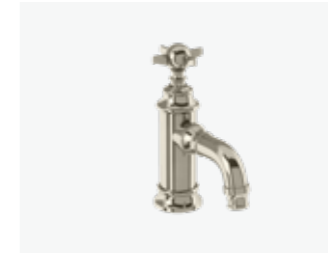

Nickel mini single lever basin mixer without pop up waste

Crosshead: ACL35N **£340**
Nickel Lever: ABBL35N **£340**
White Lever: AWL35N **£340**
Black Lever: ABL35N **£340**