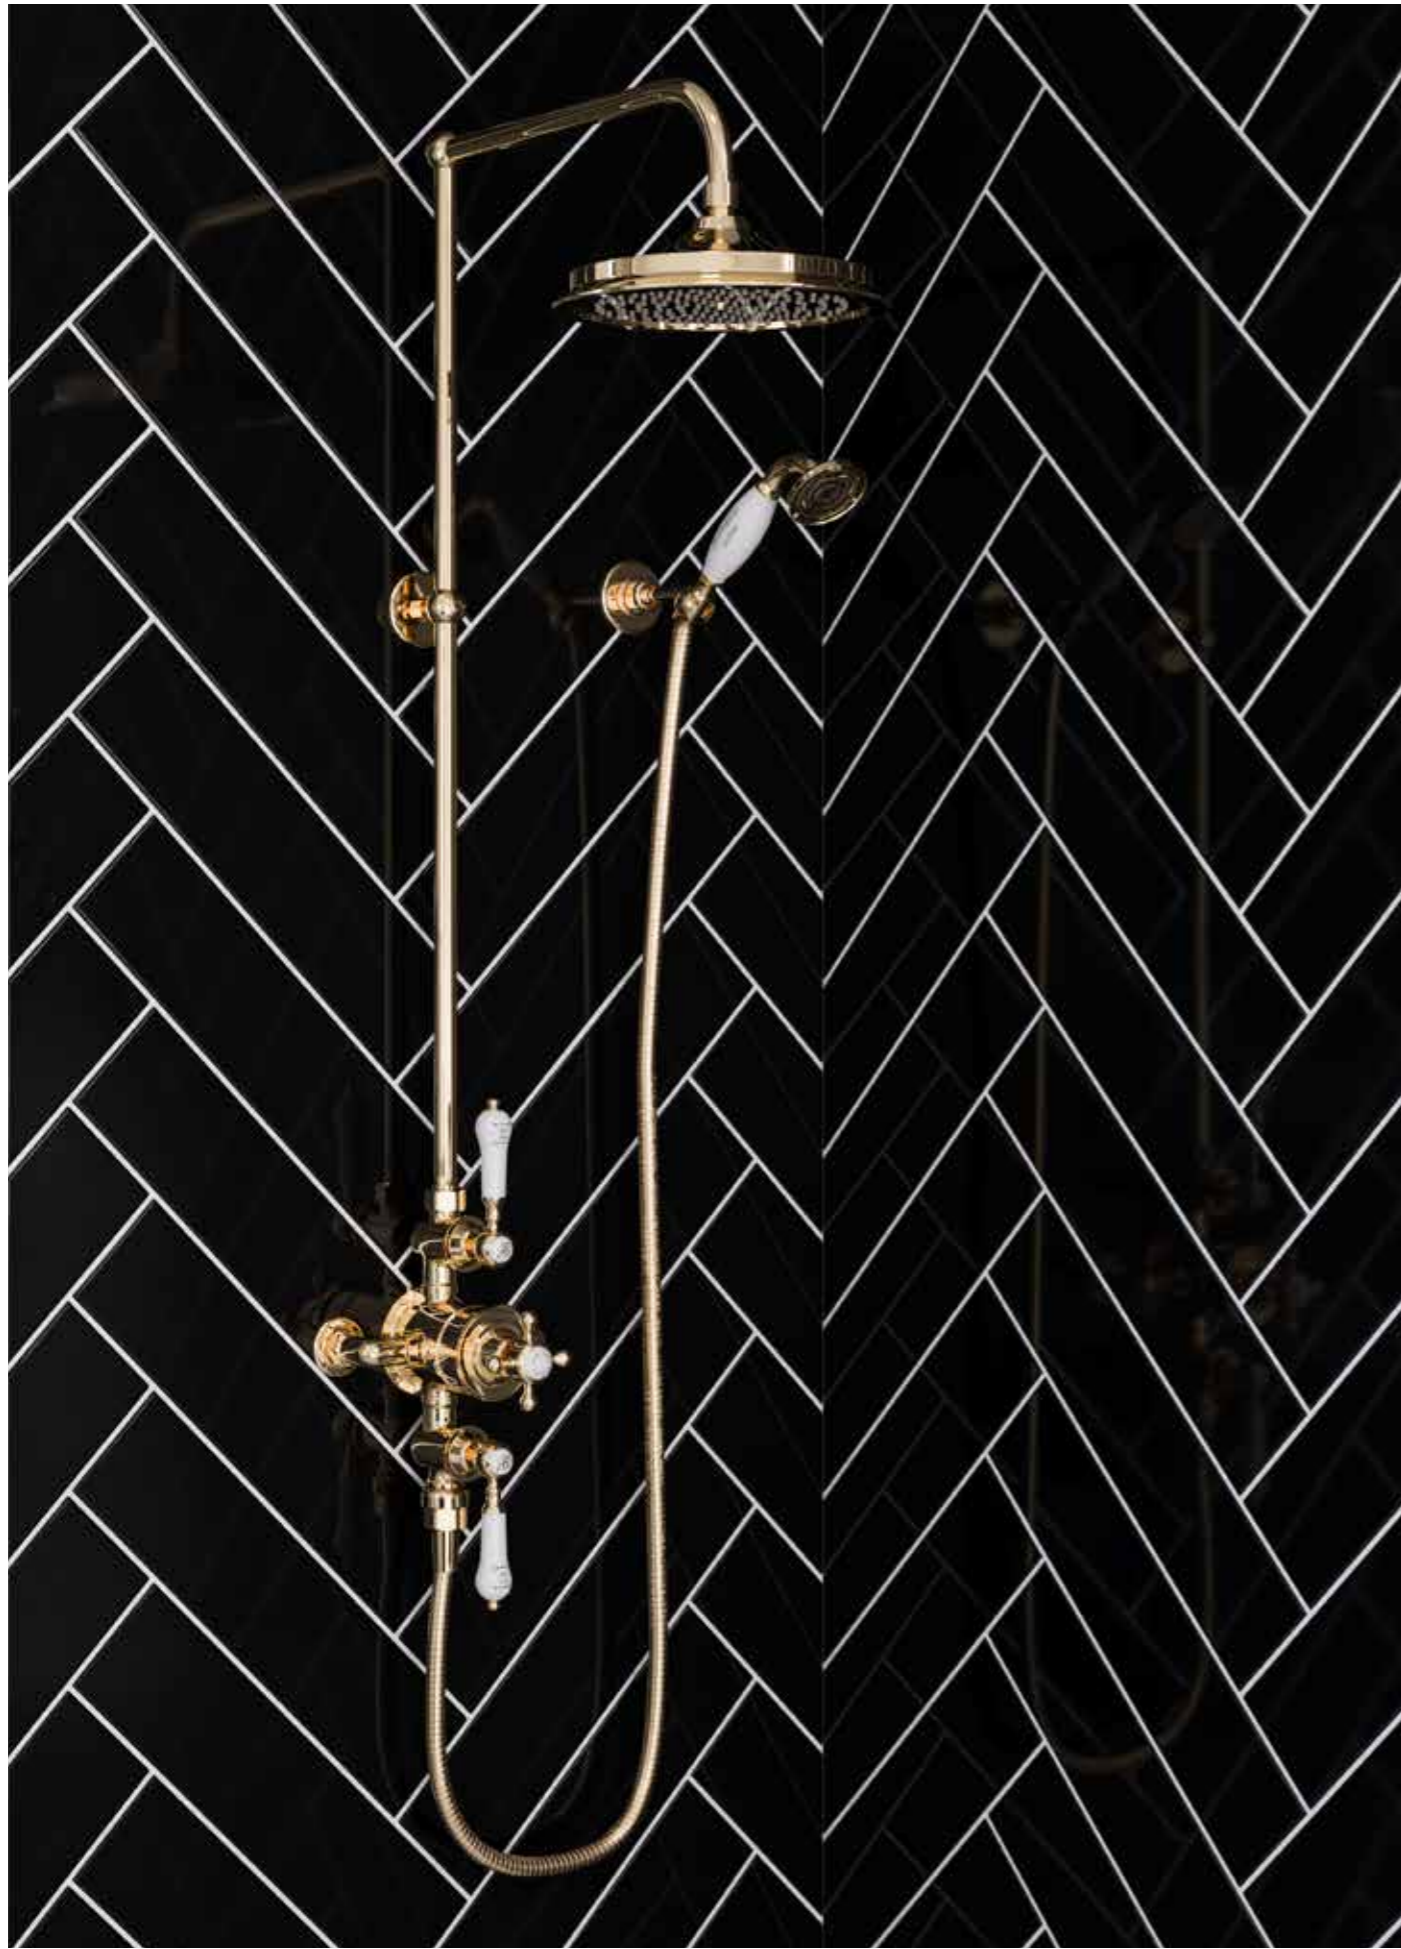

Chalfont 750mm vanity unit Black with large roll top basin, Gold legs and handle | Mono basin mixer with Claremont handles | Towel ring | Standard 520 low level WC with flush pipe, lever and cover caps | Soft close seat, White | Avon exposed shower with 9" shower head | All fittings, brassware and accessories are in Gold