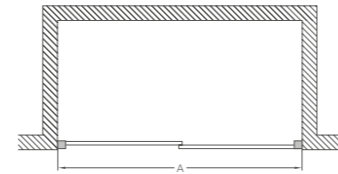

Sliding door