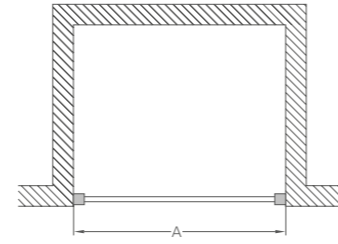

- 1950mm High
- Adjustable up to 20mm from each wall
- Constructed from aluminium
- Can be installed with or without chrome ball header
- Safety glass is 8mm thick
- 3M™ easy clean coating

High Flow Vortex Shower Waste

Chrome: Z1205 £15