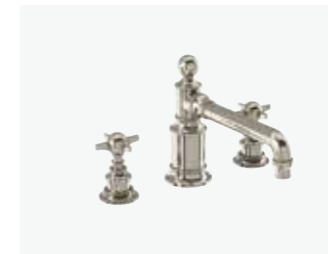

Nickel three hole basin mixer deck-mounted without pop up waste

Crosshead: ACL15N **£450**
Nickel Lever: ABBL15N **£450**
White Lever: AWL15N **£450**
Black Lever: ABL15N **£450**