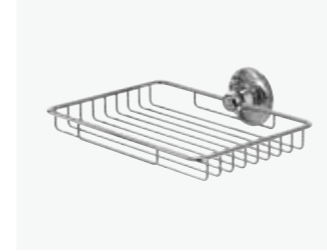

Sponge Basket
W: 220 L: 180 H: 60
Code: A15 CHR £95