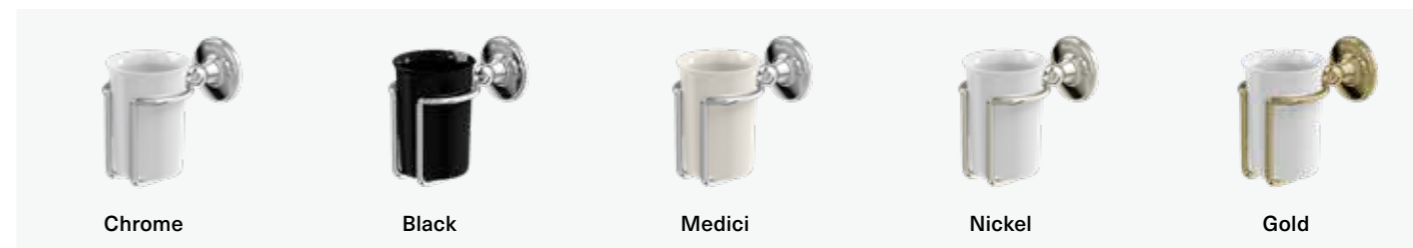

COLOUR CHOICES

A selection of our accessories are available in a range of finishes and accents. See below for these examples. For details on exact finishes visit our website.

RADIATORS

Trafalgar
W: 642 **L:** 235 **H:** 950
Chrome: R1 CHR **£729**
Nickel: R1 NKL **£1,399**

Trafalgar Black
W: 642 **L:** 235 **H:** 950
Code: R1 CHR BLA **£779**

Bloomsbury
W: 497 **L:** 235 **H:** 950
Chrome: R2 CHR **£729**
Nickel: R2 NKL **£1,399**

Bloomsbury Black
W: 497 **L:** 235 **H:** 950
Code: R2 CHR BLA **£779**

Chaplin
W: 542 **L:** 126 **H:** 1142
Code: R12 CHR **£709**

Vincent
W: 642 **L:** 235 **H:** 950
Code: R5 CHR **£589**

Berkeley
W: 642 **L:** 235 **H:** 950
Code: R4 CHR **£589**

Cleaver
W: 642 **L:** 235 **H:** 950
Chrome: R3 CHR **£589**
Nickel: R3 NKL **£1,149**

Strand
W: 642 **L:** 390 **H:** 404
Code: R11 CHR **£589**

Straight Radiator Valves
Chrome: R7 CHR **£50**
Nickel: R7 NKL **£100**
Medici: R7 CHR MED **£74**

Angled Radiator Valves
Chrome: R6 CHR **£50**
Nickel: R6 NKL **£99**
Black: R6 CHR BLA **£50**
Medici: R6 CHR MED **£50**

300W summer electric heating kit for Trafalgar and Bloomsbury
Code: BUR10 **£109**

200W summer electric heating kit for Chaplin and Vincent
Code: BUR9 **£109**

100W summer electric heating kit for Berkeley and Cleaver
Code: BUR8 **£109**

Type	ΔT=50°C Watts	ΔT=55°C Watts	ΔT=60°C Watts	BTU's	DM3
Trafalgar	475	540	600	2047	7.2
Bloomsbury	356	400	445	1518	5.0
Vincent	219	250	280	955	2.9
Berkeley	180	210	240	819	2.4
Cleaver	164	190	210	717	2.2
Strand	218	250	280	955	2.4
Chaplin	235	268	300	1024	3.4

Maximum capacity when using a heating element is 90% of full capacity. Please consult the installation guide for each model.

Burlington radiators offer a broad range of various styles.

There are options here to complement your traditional bathroom beautifully. All Burlington radiators except the Strand (R11 CHR) are designed to work with the extra fitting of an electric summer heating kit, allowing warm towels all year round.

MIRRORS

Distressed Aluminium Frame
W: 550 **D:** 40 **H:** 750
Code: T37 ALU **£429**

Black Aluminium Frame
W: 550 **D:** 40 **H:** 750
Code: T47 BLA **£429**

White Aluminium Frame
W: 550 **D:** 40 **H:** 750
Code: T42 WHI **£429**

Cosmetic Wall Mirror
W: 180 **D:** 285 **H:** 340-440
Code: A57 CHR **£329**

Arched
W: 500 **D:** 30 **H:** 700
Code: A9 **£269**

Rectangular
W: 500 **D:** 30 **H:** 700
Code: A11 **£269**

Curved
W: 700 **D:** 30 **H:** 700
Code: A38 **£329**

Rectangular Swivel Mirror with Curved Corners
W: 590 **D:** 66 **H:** 620
Chrome: A40 CHR **£289**
Nickel: A40 NKL **£289**