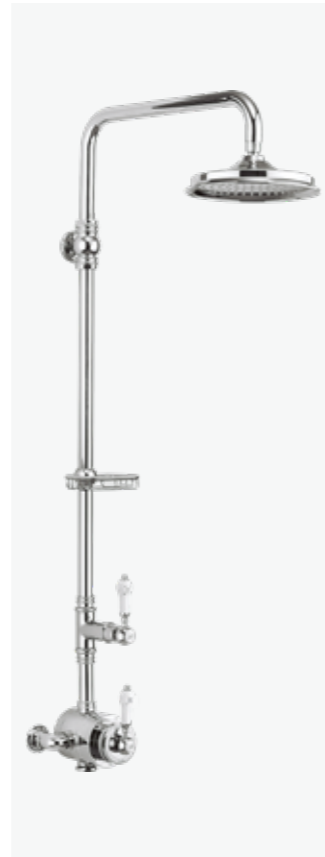

White Ceramic

BF1S+V16 **£1,184**
BF1S+V17 **£1,268**
BF1S+V60 **£1,318**

Thermostatic single function brass valve with independent temperature control
Traditional brass body and Claremont handle with ceramic lever
28 diameter vertical shower riser
450mm adjustable fixed shower arm
Soap basket
6", 9" or 12" AirBurst shower head

White Ceramic

BF2S+V16 **£1,394**
BF2S+V17 **£1,478**
BF2S+V60 **£1,528**