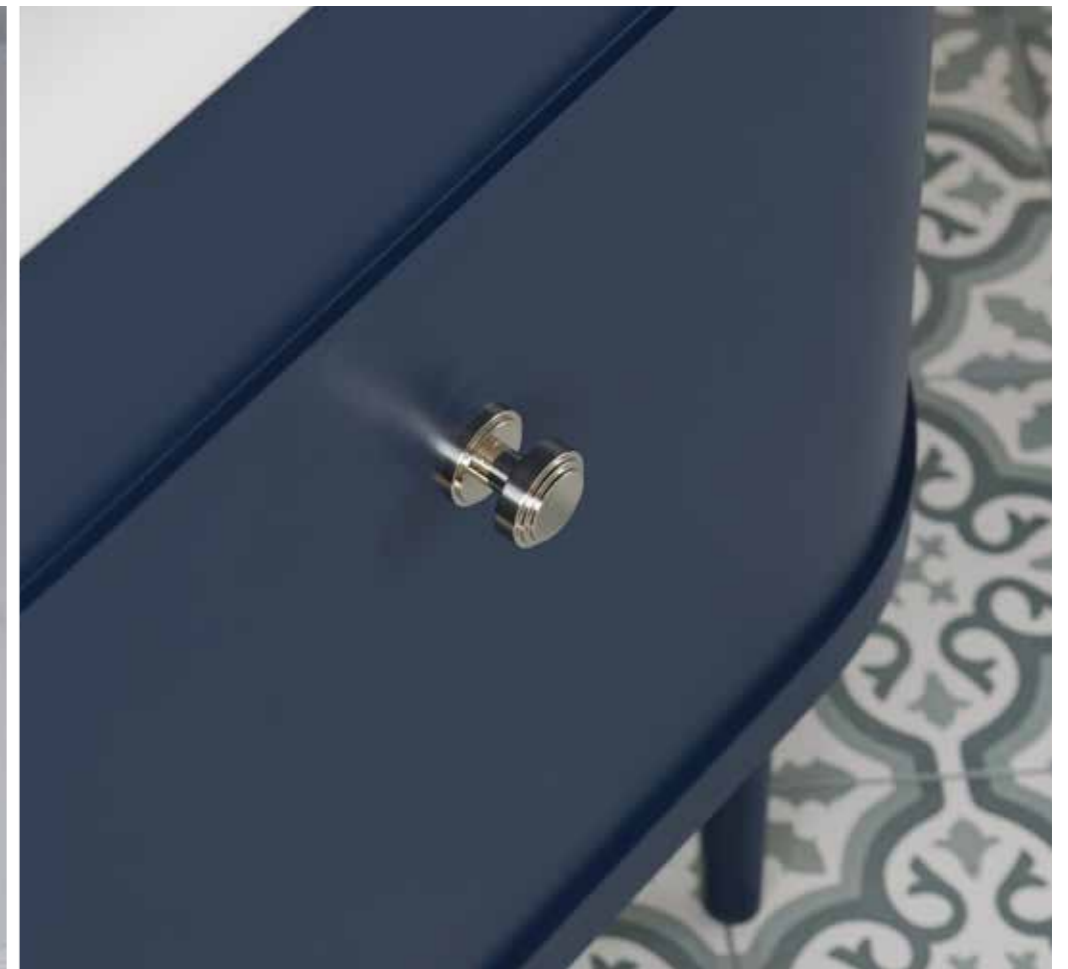

Victorian 560mm basin with regal stand and towel rack | 3" pillar taps with Claremont handles | Tumbler, towel ring and WC roll holder | Standard 520 low level WC with flush pipe, lever and cover caps | Soft close seat, White | Arundel 1700mm x 700mm bath with panels, White | Deck mounted bath shower mixer | All fittings, brassware and accessories are in Gold