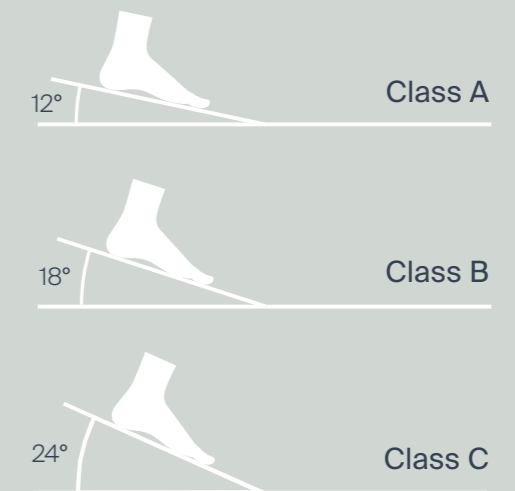

DIN51097 class C anti-slip ramp test.

Vortex turbo waste

Our shower waste is a 90mm diameter high flow Vortex Turbo waste designed to fit all our trays. This ensures that the water flows out at up to 30 litres per minute, making the Zamori shower waste one of the most efficient available - suitable for high volume showering applications.