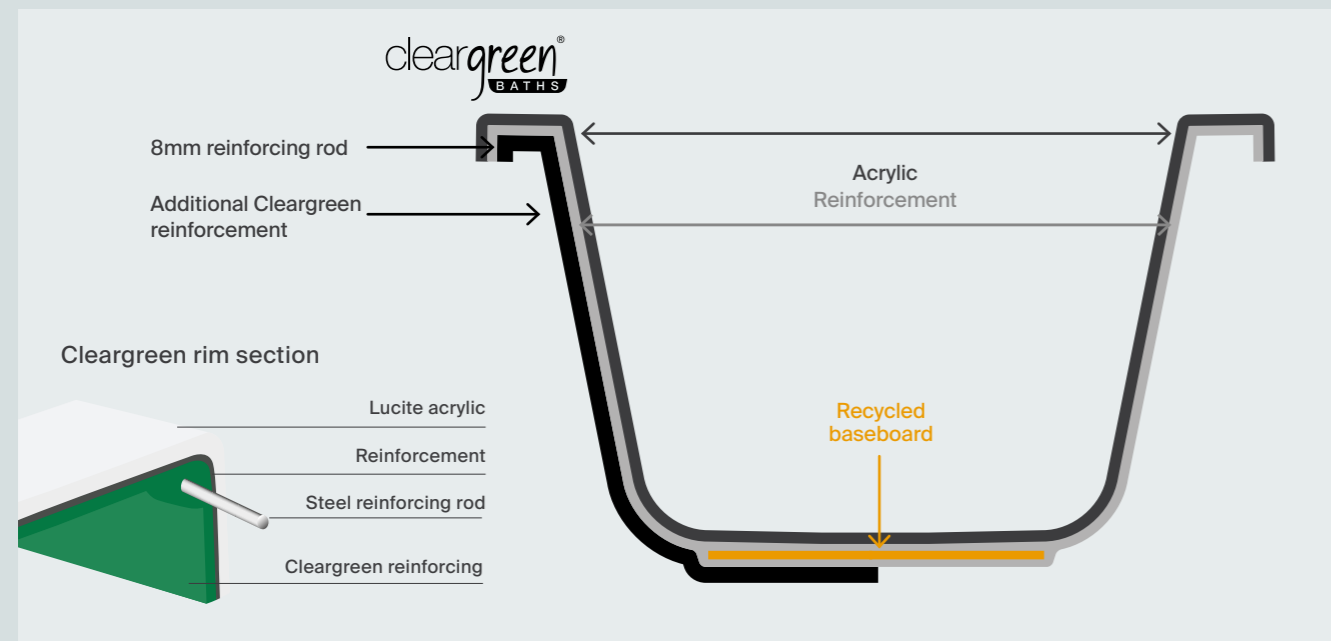

Quality

All of our baths utilise high quality materials throughout including:

- Only 3mm LUCITE™ acrylic sheet for the bath moulding, a leading material which is naturally slip-resistant
- Floor-mounted leg fixings which provide a stable base and are adjustable to cope with uneven floors
- A strong baseboard made of recycled material which is fully encapsulated into the bath
- All British and European performance standards when installed in line with our instructions
- A long guarantee of 10 years for Cleargreen baths

Range

We classify our baths into their design styles:

Single ended baths have the backrest at one end and the taps opposite.

Double ended baths have a backrest at both ends with the taps in the centre of the long side.

Showering baths are designed to give a bigger space at the tap end to give freedom of movement whilst showering. These are available in right hand and left hand.

Unique baths - The Nouveau freestanding and the Saturn back to wall bath, both designed for those wanting a real showstopper in their bathroom.

Design

We design all our baths to maximise comfort while in use. Our bath rims are designed to be narrower than other producers, to maximise internal space while retaining a smaller footprint.