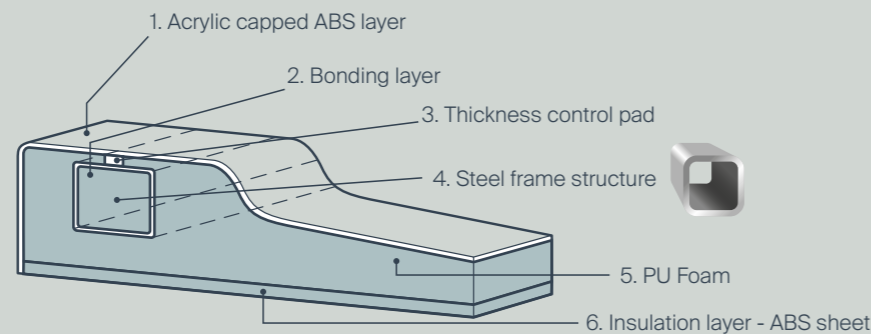

Zamori shower trays

The Zamori 35mm high shower tray range is the most extensive available, with over 120 models to choose from to fit the space in your bathroom.

Flexible installation

The thin Zamori trays are only 35mm high which gives a modern, minimalist appearance to even the simplest and most cost effective installation method.

The low 35mm height allows the tray to be sunk into the floor so that the upper surface is level with the floor. The framed rim still allows good water retention to avoid water escape, especially when combined with the self cleaning Vortex high flow shower waste (which clears up to 30 litres of water per minute).

Zamori offers optional adjustable legs and panel sets for raising the tray 100mm above the floor. This allows for easy access to any plumbing, and is often the preferred option when retro fitting a new tray into an existing location. The packs include removable acrylic side panels to match the shower tray. These are held in place by magnetic clips to ensure maintenance is easy.

Reinforced trays

All our trays are manufactured from Acrylic sheet and incorporate our patented steel reinforcing frame. This is formed to be the exact shape of each tray and ensures rigidity for a lifetime of use. The trays are flat on the under-surface; this makes installation and levelling very easy.

Zamori®

Anti-bacterial

All Zamori shower trays are impregnated with an anti-bacterial zeomic agent.

One of the amazing qualities of silver is that it has inherent anti-microbial properties - Zamori has added the silver-based anti-bacterial additive Zeomic into the manufacturing process. The anti microbial qualities protect against harmful bacteria and suppresses mould growth.