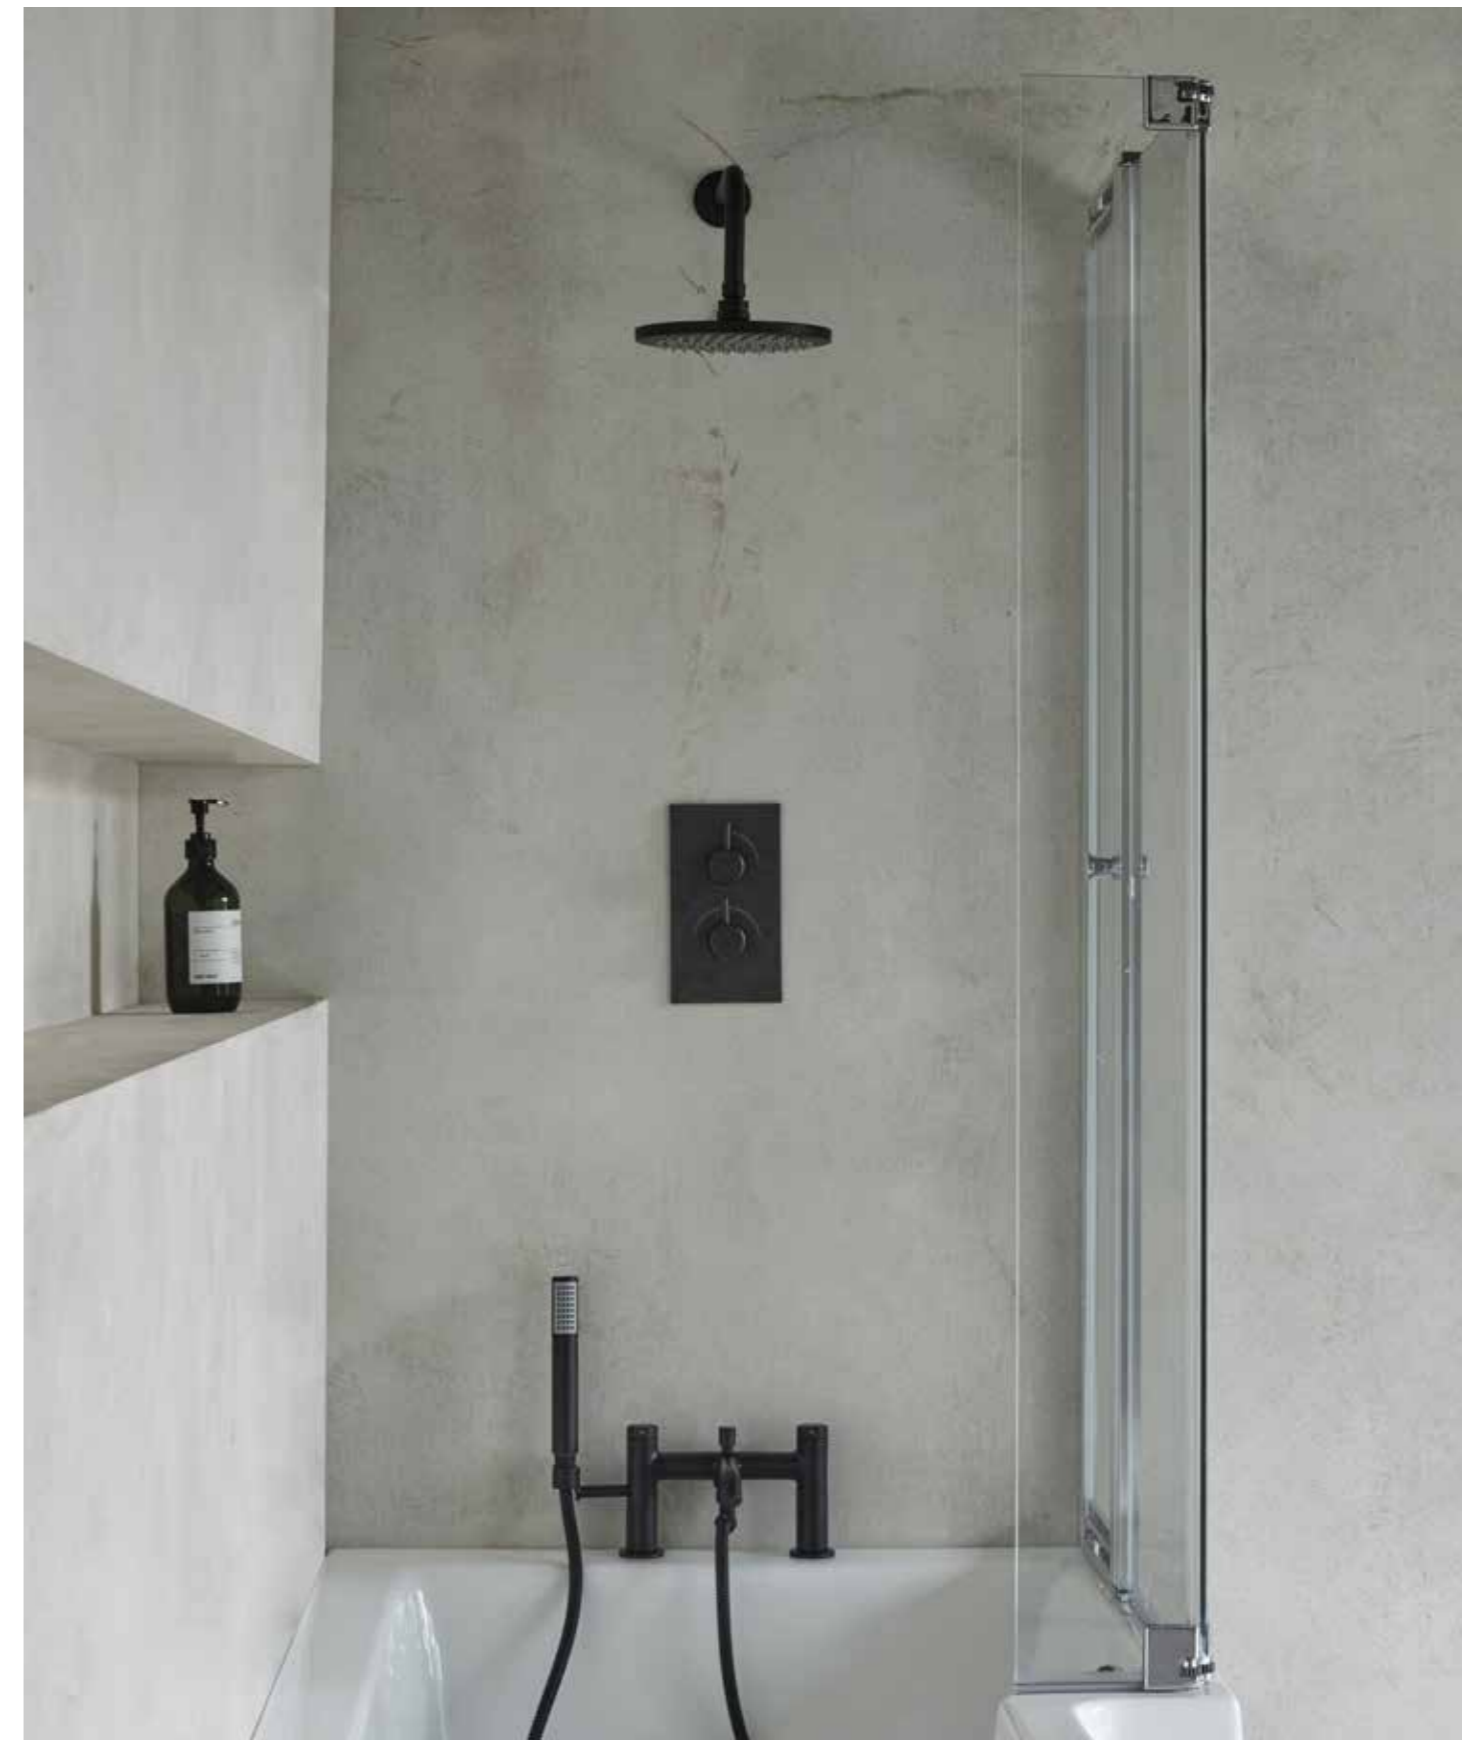

Hoxton Chrome thermostatic shelf shower valve with multi function shower shown with slide rail kit. Shoreditch 1000mm Polished Stainless Steel Frame basin stand and corresponding one tap hole Frame basin. Greenwich Chrome basin mixer. Curve2 back to wall WC and soft close seat.

Hoxton Brushed Brass thermostatic shelf shower valve with multi function shower shown with slide rail kit.

Shoreditch 700mm Polished Stainless Steel Frame basin stand and corresponding one tap hole Frame basin. **Greenwich** Chrome basin mixer. **Milan** close coupled back to wall WC with soft close seat. **Sustain** 1700x700mm bath, shower screen and **Greenwich** Chrome bath shower mixer. **Hoxton** Chrome single outlet shower valve, shower head and arm.

Dalston 600mm basin.
Greenwich Matt Black basin mixer.

Trim 600mm basin with full pedestal. Trim close-coupled WC and cistern with soft-close seat.

With its ultra-thin edges, Trim is highly contemporary and on-trend, while its minimalist looks and neat profiles make it suitable for bathrooms of all sizes.

Left: **Curve2** 450mm basin with full pedestal. **Curve2** open back rimless WC with soft-close seat.
Right: **Hoxton** Matt Black shower head and arm. **Hoxton** Matt Black shower valve without diverter
and **Hoxton** Matt Black bath shower mixer. **Ecosquare** bath with matching bath screen.